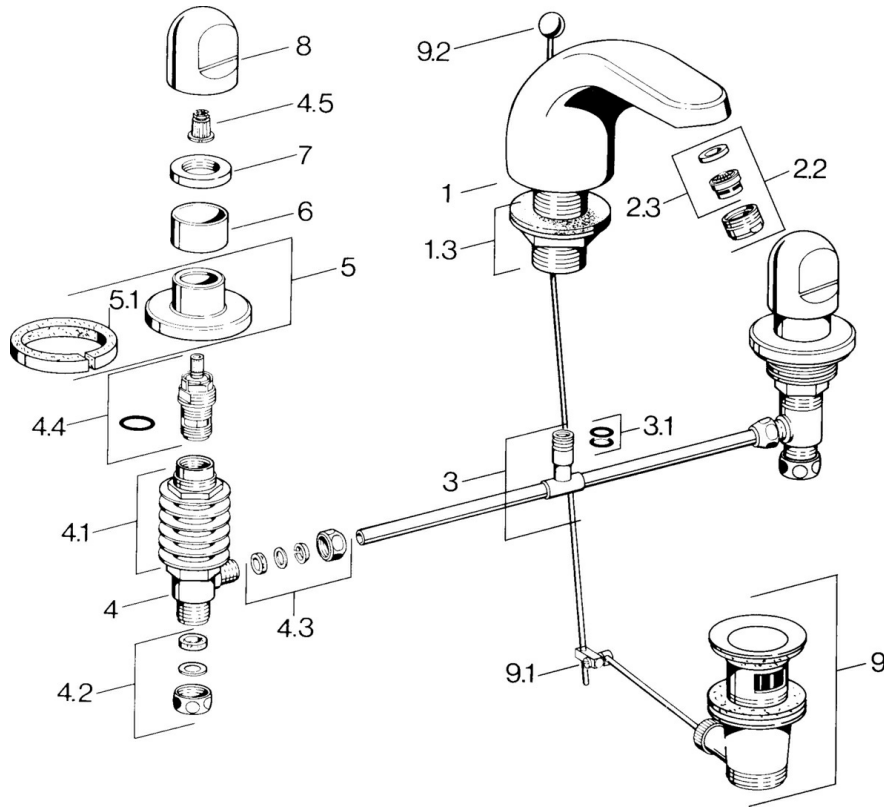

EAN: 4015474639911
static.hansa.com/0290210593

- Washbasin
- Deck mounted
- Two-grip
- Fixed spout

Technical data

Technical properties

Hot water supply	max. +80°C
Working pressure	0.5-10 bar
Material	Brass

Spare parts

SP02902105

	Name	Code
1.3	Fixing nut kit	59910705
2.2	Aerator, M24x1 STD HC A	59902366
2.2	Aerator, M24x1 A White Discontinued	59905419
2.2	Aerator, M24x1 STD CC A Edelmessing Discontinued	59906580
2.3	Aerator, M22/24 A	59902081
3	T-connector	59910687
3.1	O-ring, d 11x2 Discontinued	59910686
4.2	Sealing kit Discontinued	59910707
4.3	Cramping connector	59905061
4.4	Headpart, G1/2	59905114
4.5	Adapter White	59910235
5	Cover flange Discontinued	59910200
7	Disk, M24x1.5	59910159
8	Handle	59910363
9	Pop-up waste	59904620
9	Pop-up waste Edelmessing Discontinued	59906734
9.1	Swivel joint	59904624
9.2	Pop-up operating rod	59906423