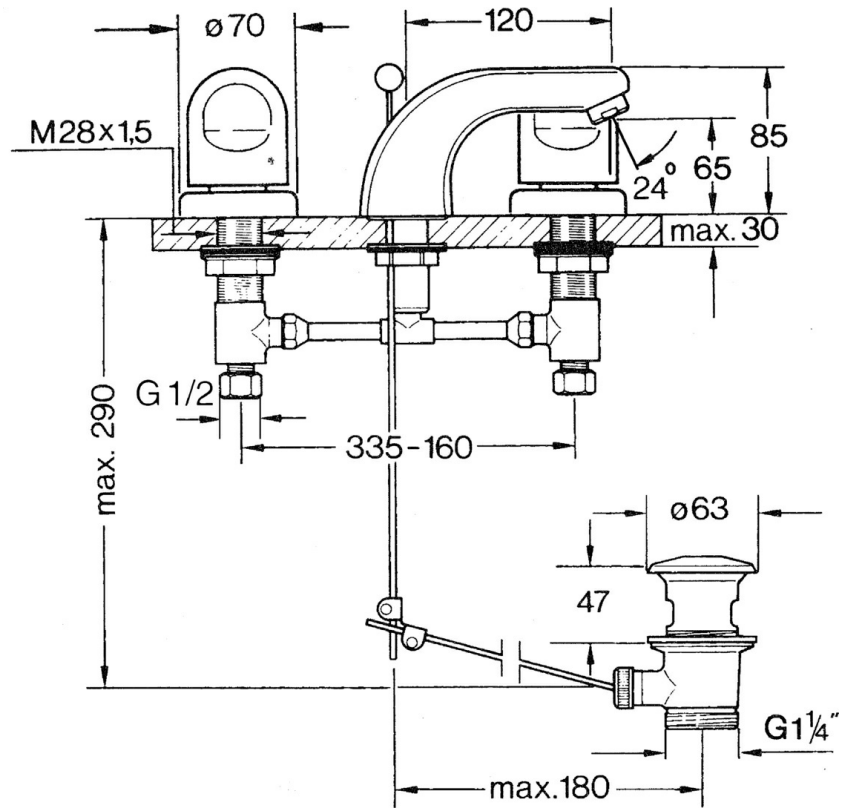

EAN: 4015474639911
static.hansa.com/0290210593

- Washbasin
- Deck mounted
- Two-grip
- Fixed spout

Technical data

Technical properties

Hot water supply	max. +80°C
Working pressure	0.5-10 bar
Material	Brass

Spare parts

SP02902105

	Name	Code
1.3	Fixing nut kit	59910705
2.2	Aerator, M24x1 STD HC A	59902366
2.2	Aerator, M24x1 A White Discontinued	59905419
2.2	Aerator, M24x1 STD CC A Edelmessing Discontinued	59906580
2.3	Aerator, M22/24 A	59902081
3	T-connector	59910687
3.1	O-ring, d 11x2 Discontinued	59910686
4.2	Sealing kit Discontinued	59910707
4.3	Cramping connector	59905061
4.4	Headpart, G1/2	59905114
4.5	Adapter White	59910235
5	Cover flange Discontinued	59910200
7	Disk, M24x1.5	59910159
8	Handle	59910363
9	Pop-up waste	59904620
9	Pop-up waste Edelmessing Discontinued	59906734
9.1	Swivel joint	59904624
9.2	Pop-up operating rod	59906423