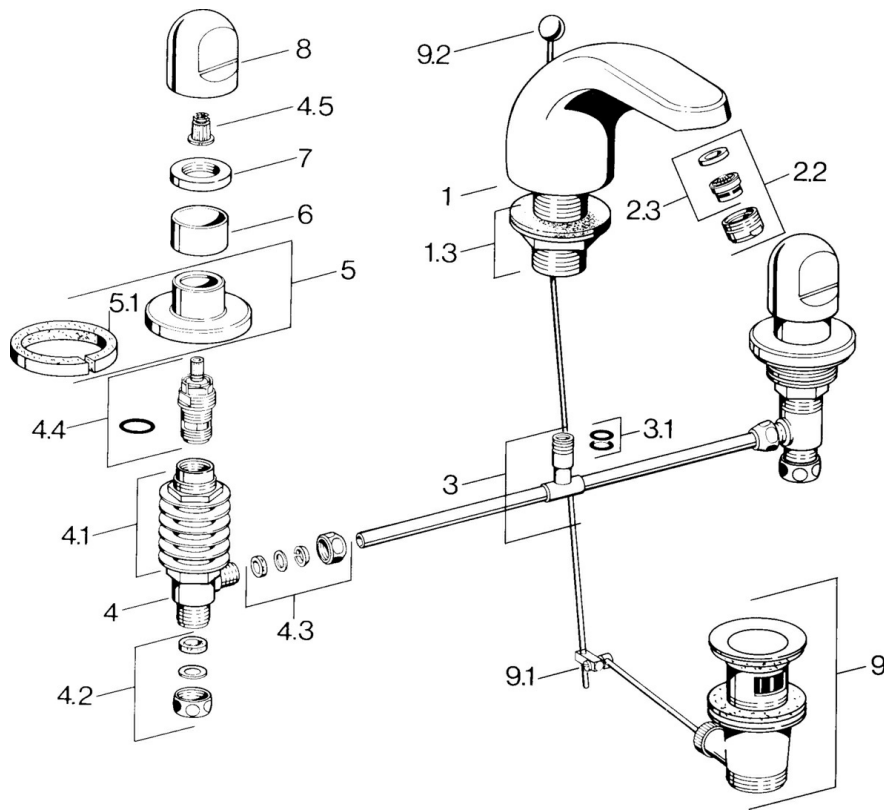

EAN: 4015474639904
static.hansa.com/0290210592

- Washbasin
- Deck mounted
- Two-grip
- Fixed spout

Technical data

Technical properties

Hot water supply	max. +80°C
Working pressure	0.5-10 bar
Material	Brass

Spare parts

SP02902105

	Name	Code
1.3	Fixing nut kit	59910705
2.2	Aerator, M24x1 STD HC A	59902366
2.2	Aerator, M24x1 A White Discontinued	59905419
2.2	Aerator, M24x1 STD CC A Edelmessing Discontinued	59906580
2.3	Aerator, M22/24 A	59902081
3	T-connector	59910687
3.1	O-ring, d 11x2 Discontinued	59910686
4.2	Sealing kit Discontinued	59910707
4.3	Cramping connector	59905061
4.4	Headpart, G1/2	59905114
4.5	Adapter White	59910235
5	Cover flange Discontinued	59910200
7	Disk, M24x1.5	59910159
8	Handle	59910363
9	Pop-up waste	59904620
9	Pop-up waste Edelmessing Discontinued	59906734
9.1	Swivel joint	59904624
9.2	Pop-up operating rod	59906423