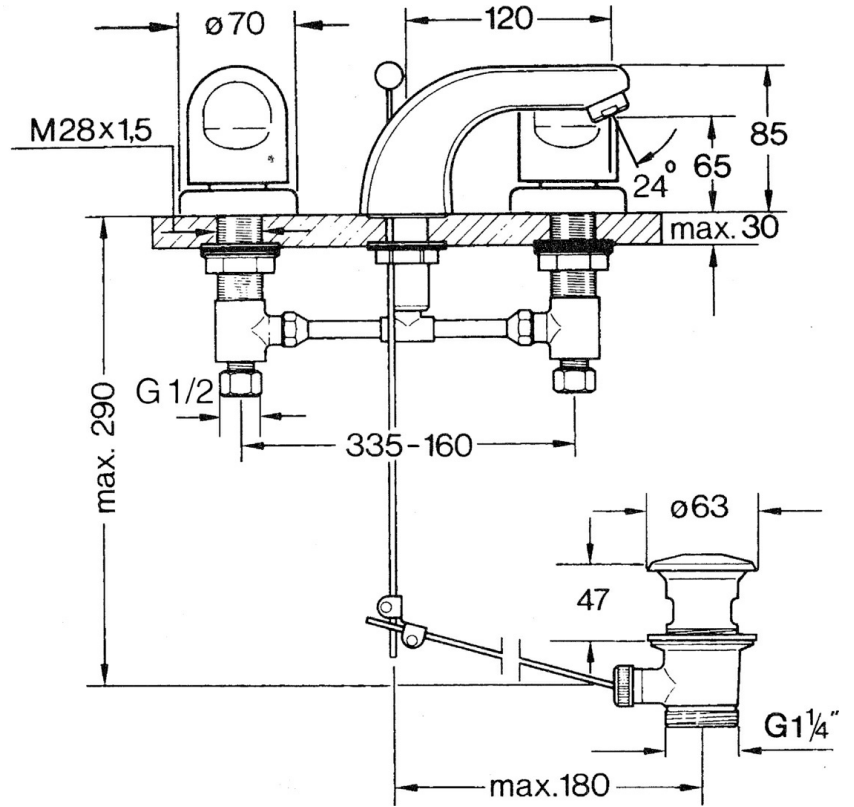

EAN: 4015474639904
static.hansa.com/0290210592

- Washbasin
- Deck mounted
- Two-grip
- Fixed spout

Technical data

Technical properties

Hot water supply	max. +80°C
Working pressure	0.5-10 bar
Material	Brass

Spare parts

SP02902105

	Name	Code
1.3	Fixing nut kit	59910705
2.2	Aerator, M24x1 STD HC A	59902366
2.2	Aerator, M24x1 A White Discontinued	59905419
2.2	Aerator, M24x1 STD CC A Edelmessing Discontinued	59906580
2.3	Aerator, M22/24 A	59902081
3	T-connector	59910687
3.1	O-ring, d 11x2 Discontinued	59910686
4.2	Sealing kit Discontinued	59910707
4.3	Cramping connector	59905061
4.4	Headpart, G1/2	59905114
4.5	Adapter White	59910235
5	Cover flange Discontinued	59910200
7	Disk, M24x1.5	59910159
8	Handle	59910363
9	Pop-up waste	59904620
9	Pop-up waste Edelmessing Discontinued	59906734
9.1	Swivel joint	59904624
9.2	Pop-up operating rod	59906423