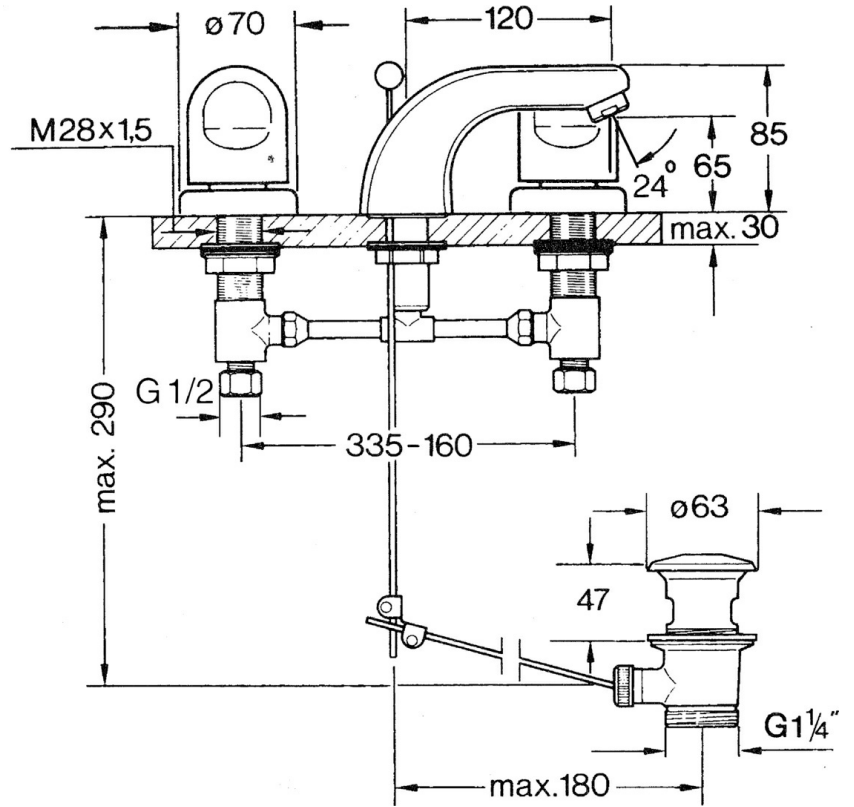

EAN: 4015474639898
static.hansa.com/0290210586

- Washbasin
- Deck mounted
- Two-grip
- Fixed spout

Technical data

Technical properties

Hot water supply	max. +80°C
Working pressure	0.5-10 bar
Material	Brass

Spare parts

SP02902105

	Name	Code
1.3	Fixing nut kit	59910705
2.2	Aerator, M24x1 STD HC A	59902366
2.2	Aerator, M24x1 A White Discontinued	59905419
2.2	Aerator, M24x1 STD CC A Edelmessing Discontinued	59906580
2.3	Aerator, M22/24 A	59902081
3	T-connector	59910687
3.1	O-ring, d 11x2 Discontinued	59910686
4.2	Sealing kit Discontinued	59910707
4.3	Cramping connector	59905061
4.4	Headpart, G1/2	59905114
4.5	Adapter White	59910235
5	Cover flange Discontinued	59910200
7	Disk, M24x1.5	59910159
8	Handle	59910363
9	Pop-up waste	59904620
9	Pop-up waste Edelmessing Discontinued	59906734
9.1	Swivel joint	59904624
9.2	Pop-up operating rod	59906423