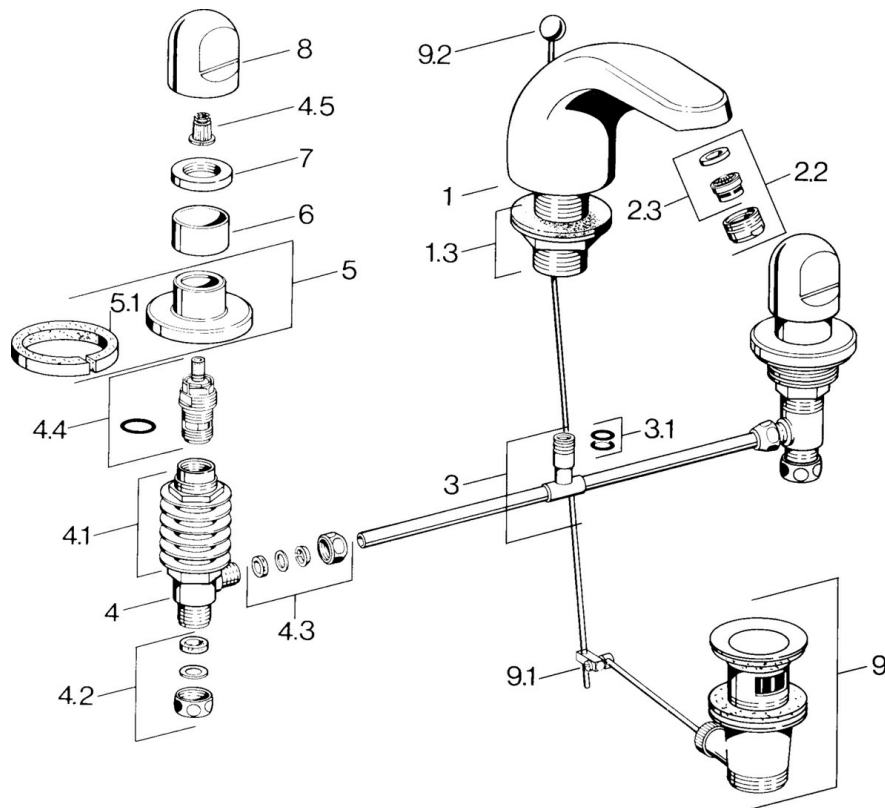

EAN: 4015474639898
static.hansa.com/0290210586

- Washbasin
- Deck mounted
- Two-grip
- Fixed spout

Technical data

Technical properties

Hot water supply	max. +80°C
Working pressure	0.5-10 bar
Material	Brass

Spare parts

SP02902105

	Name	Code
1.3	Fixing nut kit	59910705
2.2	Aerator, M24x1 STD HC A	59902366
2.2	Aerator, M24x1 A White Discontinued	59905419
2.2	Aerator, M24x1 STD CC A Edelmessing Discontinued	59906580
2.3	Aerator, M22/24 A	59902081
3	T-connector	59910687
3.1	O-ring, d 11x2 Discontinued	59910686
4.2	Sealing kit Discontinued	59910707
4.3	Cramping connector	59905061
4.4	Headpart, G1/2	59905114
4.5	Adapter White	59910235
5	Cover flange Discontinued	59910200
7	Disk, M24x1.5	59910159
8	Handle	59910363
9	Pop-up waste	59904620
9	Pop-up waste Edelmessing Discontinued	59906734
9.1	Swivel joint	59904624
9.2	Pop-up operating rod	59906423