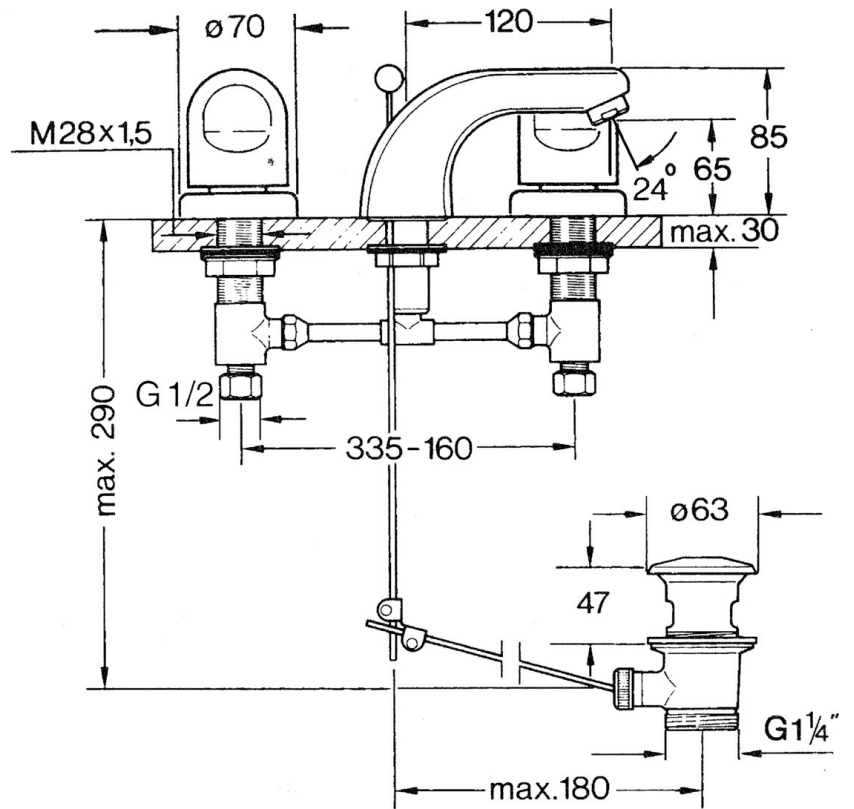

EAN: 4015474643574  
[static.hansa.com/0290210584](http://static.hansa.com/0290210584)

- Washbasin
- Two-grip
- Deck mounted
- Black
- Fixed spout

## Technical data

### Technical properties

Hot water supply	<b>max. +80°C</b>
Working pressure	<b>0.5-10 bar</b>
Material	<b>Brass</b>

### SP02902105

	Name	Code
1.3	Fixing nut kit	59910705
2.2	Aerator, M24x1 STD HC A	59902366
2.2	Aerator, M24x1 A White Discontinued	59905419
2.2	Aerator, M24x1 STD CC A Edelmessing Discontinued	59906580
2.3	Aerator, M22/24 A	59902081
3	T-connector	59910687
3.1	O-ring, d 11x2 Discontinued	59910686
4.2	Sealing kit Discontinued	59910707
4.3	Cramping connector	59905061
4.4	Headpart, G1/2	59905114
4.5	Adapter White	59910235
5	Cover flange Discontinued	59910200
7	Disk, M24x1.5	59910159
8	Handle	59910363
9	Pop-up waste	59904620
9	Pop-up waste Edelmessing Discontinued	59906734
9.1	Swivel joint	59904624
9.2	Pop-up operating rod	59906423