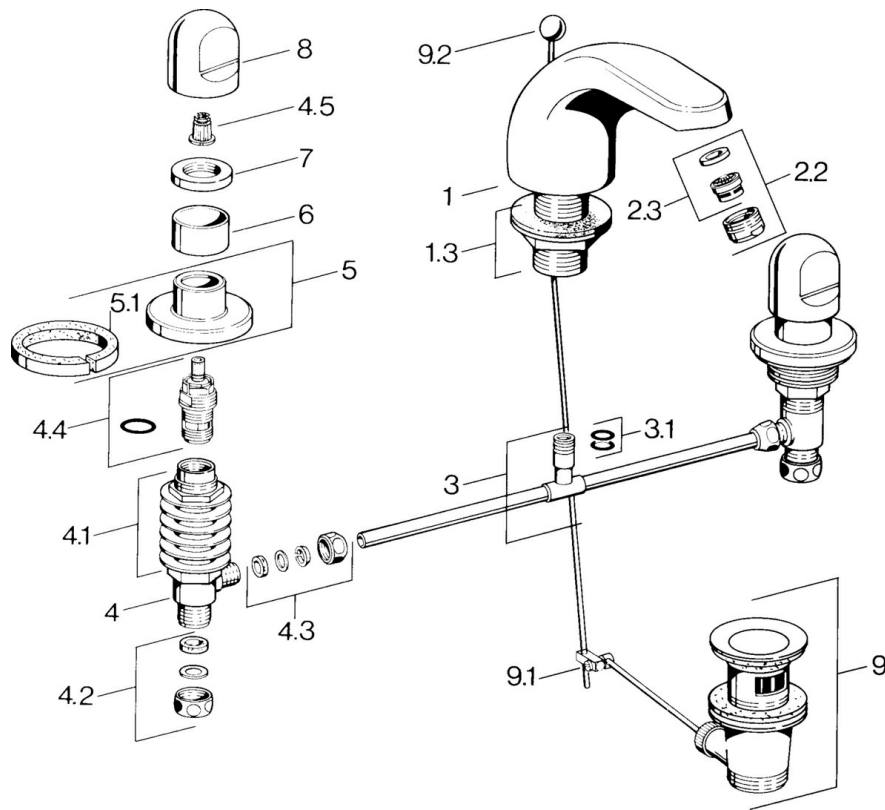

EAN: 4015474643574  
[static.hansa.com/0290210584](http://static.hansa.com/0290210584)

- Washbasin
- Two-grip
- Deck mounted
- Black
- Fixed spout

### Technical properties

Hot water supply	<b>max. +80°C</b>
Working pressure	<b>0.5-10 bar</b>
Material	<b>Brass</b>

## Spare parts

### SP02902105

	Name	Code
1.3	Fixing nut kit	59910705
2.2	Aerator, M24x1 STD HC A	59902366
2.2	Aerator, M24x1 A White Discontinued	59905419
2.2	Aerator, M24x1 STD CC A Edelmessing Discontinued	59906580
2.3	Aerator, M22/24 A	59902081
3	T-connector	59910687
3.1	O-ring, d 11x2 Discontinued	59910686
4.2	Sealing kit Discontinued	59910707
4.3	Cramping connector	59905061
4.4	Headpart, G1/2	59905114
4.5	Adapter White	59910235
5	Cover flange Discontinued	59910200
7	Disk, M24x1.5	59910159
8	Handle	59910363
9	Pop-up waste	59904620
9	Pop-up waste Edelmessing Discontinued	59906734
9.1	Swivel joint	59904624
9.2	Pop-up operating rod	59906423