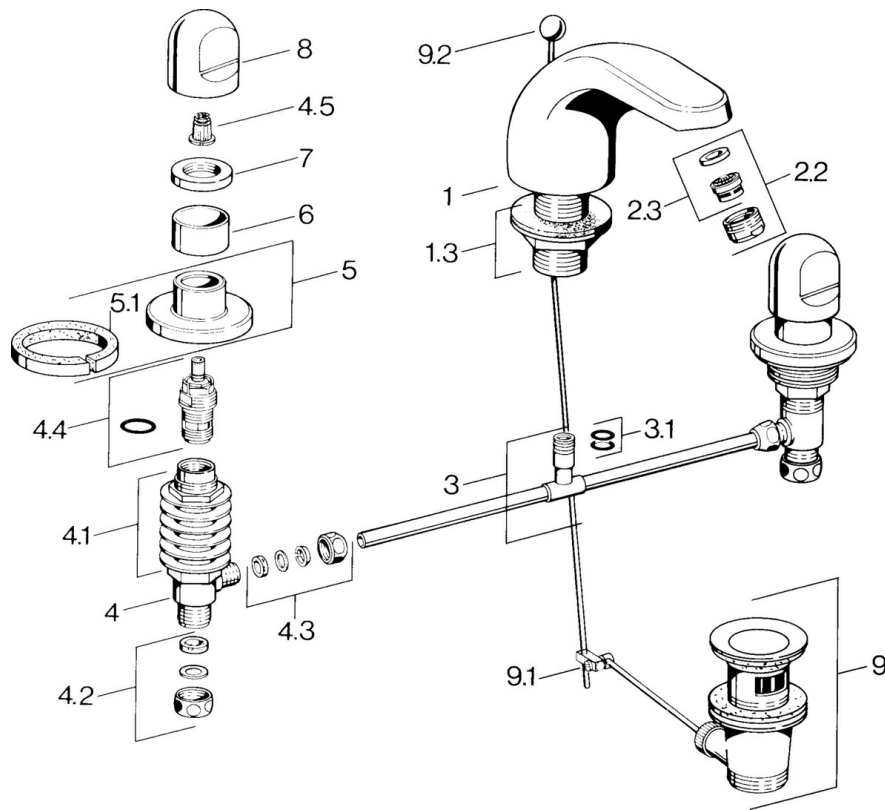

EAN: 4015474639881
static.hansa.com/0290210582

- Washbasin
- Two-grip
- Deck mounted
- White
- Fixed spout

Technical data

Technical properties

Hot water supply	max. +80°C
Working pressure	0.5-10 bar
Material	Brass

Spare parts

SP02902105

	Name	Code
1.3	Fixing nut kit	59910705
2.2	Aerator, M24x1 STD HC A	59902366
2.2	Aerator, M24x1 A White Discontinued	59905419
2.2	Aerator, M24x1 STD CC A Edelmessing Discontinued	59906580
2.3	Aerator, M22/24 A	59902081
3	T-connector	59910687
3.1	O-ring, d 11x2 Discontinued	59910686
4.2	Sealing kit Discontinued	59910707
4.3	Cramping connector	59905061
4.4	Headpart, G1/2	59905114
4.5	Adapter White	59910235
5	Cover flange Discontinued	59910200
7	Disk, M24x1.5	59910159
8	Handle	59910363
9	Pop-up waste	59904620
9	Pop-up waste Edelmessing Discontinued	59906734
9.1	Swivel joint	59904624
9.2	Pop-up operating rod	59906423