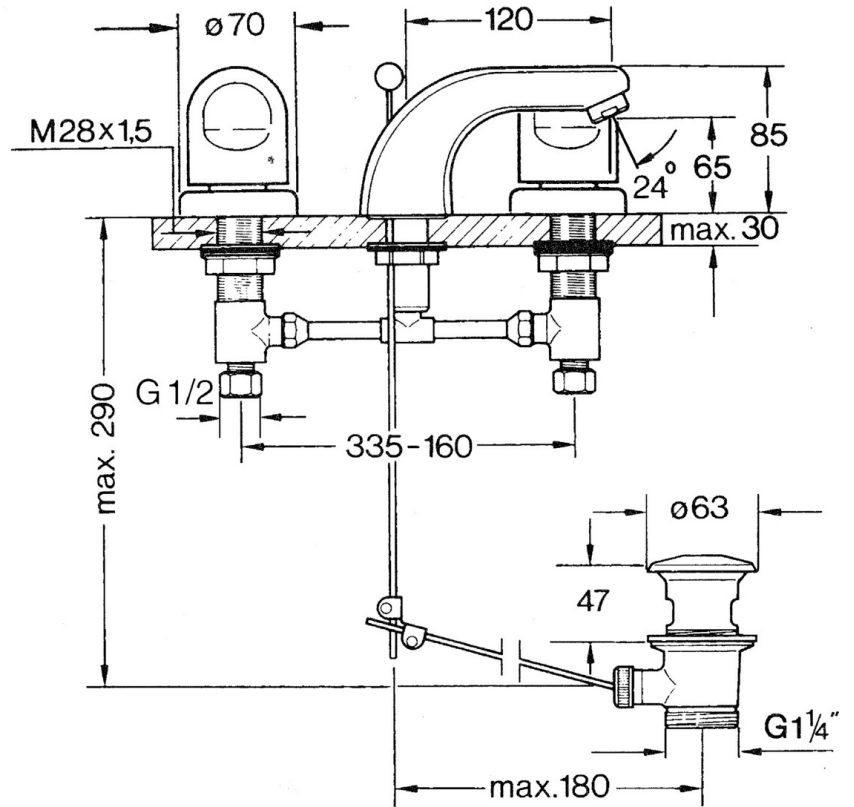

EAN: 4015474639881
static.hansa.com/0290210582

- Washbasin
- Two-grip
- Deck mounted
- White
- Fixed spout

Technical data

Technical properties

Hot water supply	max. +80°C
Working pressure	0.5-10 bar
Material	Brass

Spare parts

SP02902105

	Name	Code
1.3	Fixing nut kit	59910705
2.2	Aerator, M24x1 STD HC A	59902366
2.2	Aerator, M24x1 A White Discontinued	59905419
2.2	Aerator, M24x1 STD CC A Edelmessing Discontinued	59906580
2.3	Aerator, M22/24 A	59902081
3	T-connector	59910687
3.1	O-ring, d 11x2 Discontinued	59910686
4.2	Sealing kit Discontinued	59910707
4.3	Cramping connector	59905061
4.4	Headpart, G1/2	59905114
4.5	Adapter White	59910235
5	Cover flange Discontinued	59910200
7	Disk, M24x1.5	59910159
8	Handle	59910363
9	Pop-up waste	59904620
9	Pop-up waste Edelmessing Discontinued	59906734
9.1	Swivel joint	59904624
9.2	Pop-up operating rod	59906423