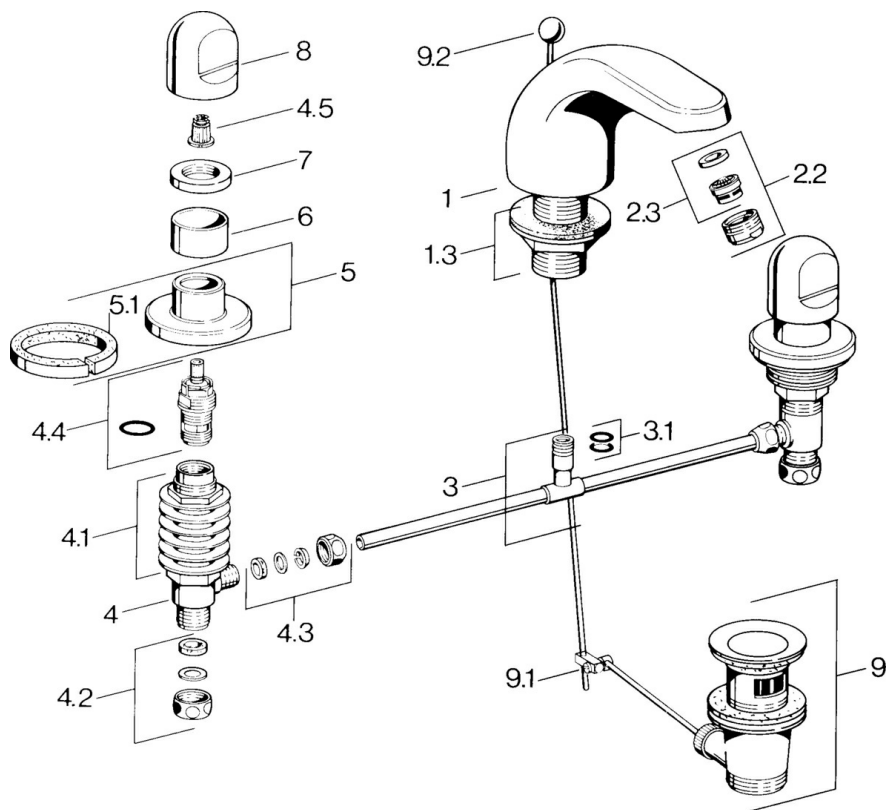

EAN: 4015474019607
static.hansa.com/0290210581

- Washbasin
- Deck mounted
- Two-grip
- Fixed spout

Technical data

Technical properties

Hot water supply	max. +80°C
Working pressure	0.5-10 bar
Material	Brass

Spare parts

SP02902105

	Name	Code
1.3	Fixing nut kit	59910705
2.2	Aerator, M24x1 STD HC A	59902366
2.2	Aerator, M24x1 A White Discontinued	59905419
2.2	Aerator, M24x1 STD CC A Edelmessing Discontinued	59906580
2.3	Aerator, M22/24 A	59902081
3	T-connector	59910687
3.1	O-ring, d 11x2 Discontinued	59910686
4.2	Sealing kit Discontinued	59910707
4.3	Cramping connector	59905061
4.4	Headpart, G1/2	59905114
4.5	Adapter White	59910235
5	Cover flange Discontinued	59910200
7	Disk, M24x1.5	59910159
8	Handle	59910363
9	Pop-up waste	59904620
9	Pop-up waste Edelmessing Discontinued	59906734
9.1	Swivel joint	59904624
9.2	Pop-up operating rod	59906423