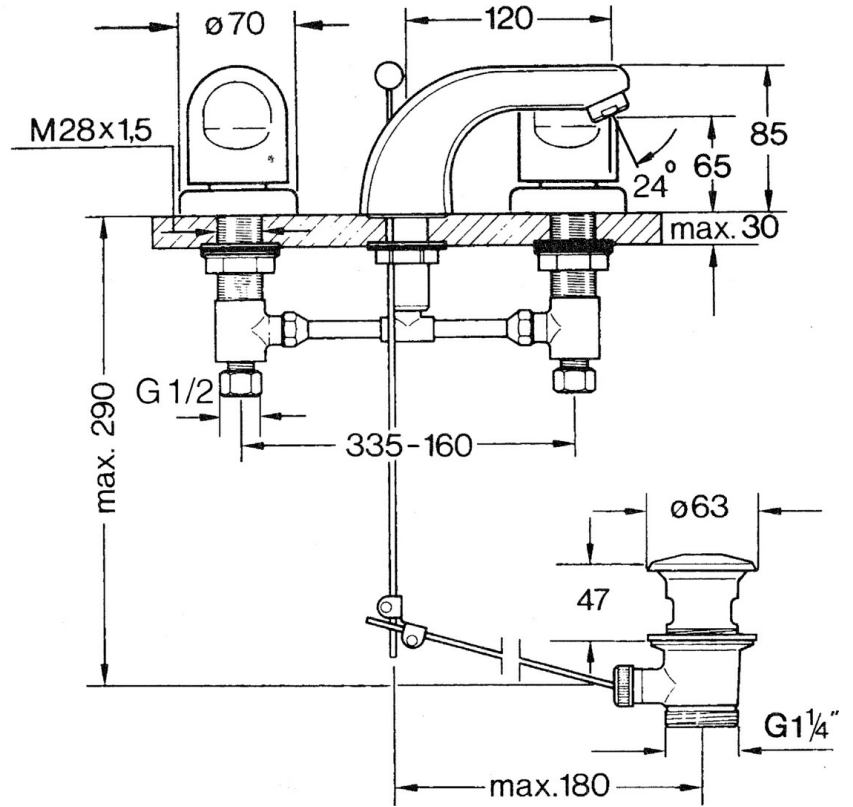

EAN: 4015474019607
static.hansa.com/0290210581

- Washbasin
- Deck mounted
- Two-grip
- Fixed spout

Technical data

Technical properties

Hot water supply	max. +80°C
Working pressure	0.5-10 bar
Material	Brass

Spare parts

SP02902105

	Name	Code
1.3	Fixing nut kit	59910705
2.2	Aerator, M24x1 STD HC A	59902366
2.2	Aerator, M24x1 A White Discontinued	59905419
2.2	Aerator, M24x1 STD CC A Edelmessing Discontinued	59906580
2.3	Aerator, M22/24 A	59902081
3	T-connector	59910687
3.1	O-ring, d 11x2 Discontinued	59910686
4.2	Sealing kit Discontinued	59910707
4.3	Cramping connector	59905061
4.4	Headpart, G1/2	59905114
4.5	Adapter White	59910235
5	Cover flange Discontinued	59910200
7	Disk, M24x1.5	59910159
8	Handle	59910363
9	Pop-up waste	59904620
9	Pop-up waste Edelmessing Discontinued	59906734
9.1	Swivel joint	59904624
9.2	Pop-up operating rod	59906423