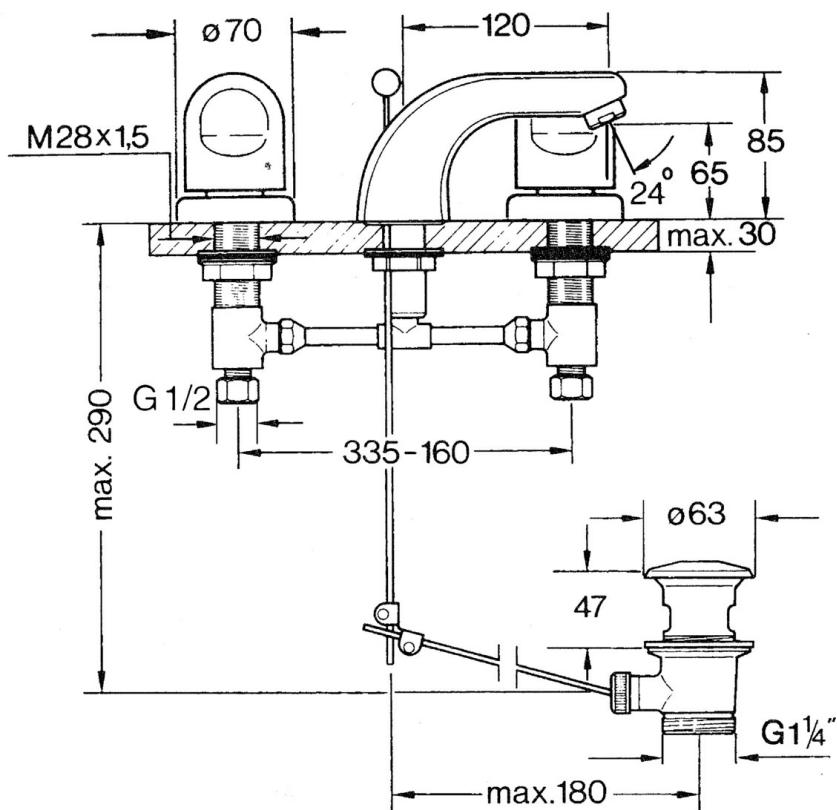

EAN: 4015474639867
static.hansa.com/0290210572

- Washbasin
- Deck mounted
- Two-grip
- Fixed spout

Technical data

Technical properties

Hot water supply	max. +80°C
Working pressure	0.5-10 bar
Material	Brass

Spare parts

SP02902105

	Name	Code
1.3	Fixing nut kit	59910705
2.2	Aerator, M24x1 STD HC A	59902366
2.2	Aerator, M24x1 A White Discontinued	59905419
2.2	Aerator, M24x1 STD CC A Edelmessing Discontinued	59906580
2.3	Aerator, M22/24 A	59902081
3	T-connector	59910687
3.1	O-ring, d 11x2 Discontinued	59910686
4.2	Sealing kit Discontinued	59910707
4.3	Cramping connector	59905061
4.4	Headpart, G1/2	59905114
4.5	Adapter White	59910235
5	Cover flange Discontinued	59910200
7	Disk, M24x1.5	59910159
8	Handle	59910363
9	Pop-up waste	59904620
9	Pop-up waste Edelmessing Discontinued	59906734
9.1	Swivel joint	59904624
9.2	Pop-up operating rod	59906423