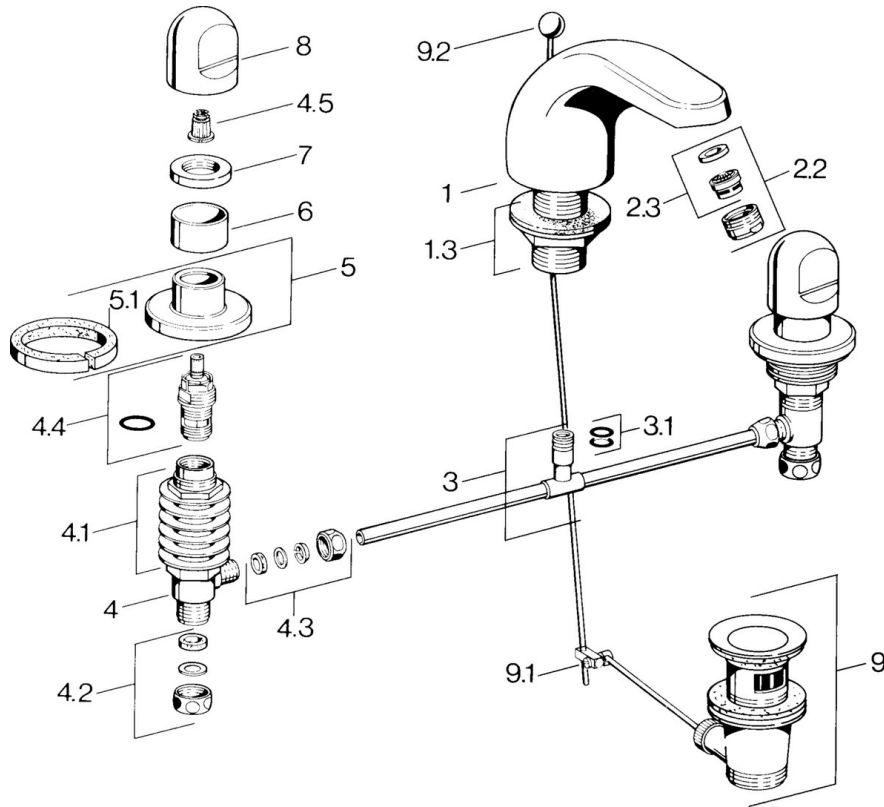

EAN: 4015474639867
static.hansa.com/0290210572

- Washbasin
- Deck mounted
- Two-grip
- Fixed spout

Technical data

Technical properties

Hot water supply	max. +80°C
Working pressure	0.5-10 bar
Material	Brass

Spare parts

SP02902105

	Name	Code
1.3	Fixing nut kit	59910705
2.2	Aerator, M24x1 STD HC A	59902366
2.2	Aerator, M24x1 A White Discontinued	59905419
2.2	Aerator, M24x1 STD CC A Edelmessing Discontinued	59906580
2.3	Aerator, M22/24 A	59902081
3	T-connector	59910687
3.1	O-ring, d 11x2 Discontinued	59910686
4.2	Sealing kit Discontinued	59910707
4.3	Cramping connector	59905061
4.4	Headpart, G1/2	59905114
4.5	Adapter White	59910235
5	Cover flange Discontinued	59910200
7	Disk, M24x1.5	59910159
8	Handle	59910363
9	Pop-up waste	59904620
9	Pop-up waste Edelmessing Discontinued	59906734
9.1	Swivel joint	59904624
9.2	Pop-up operating rod	59906423