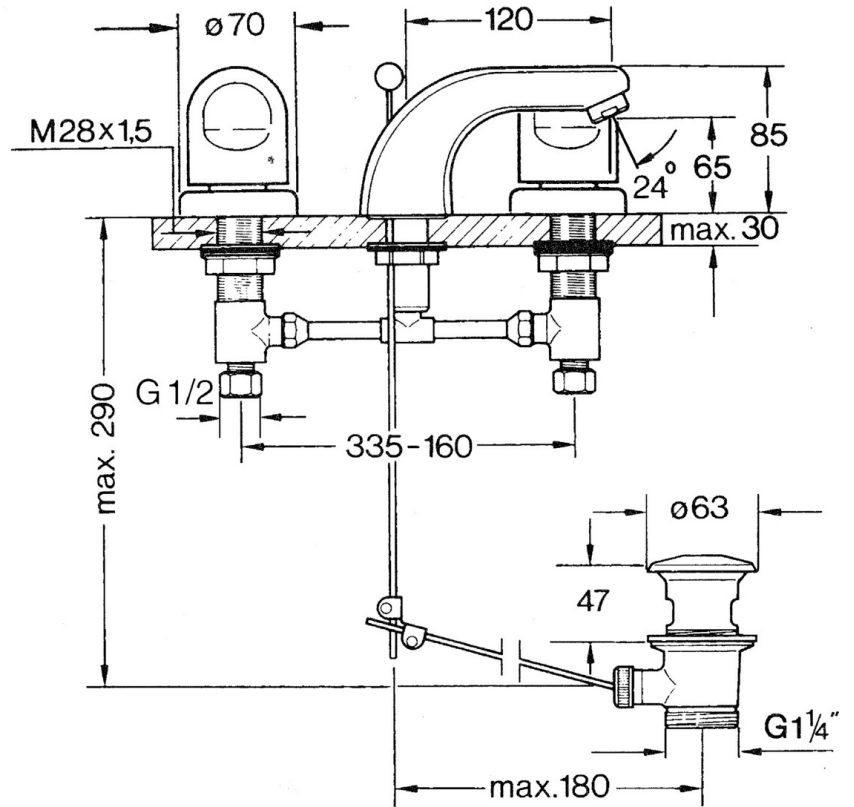

EAN: 4015474019591
static.hansa.com/0290210542

- Washbasin
- Two-grip
- Deck mounted
- Aranja/Edelmessing
- Fixed spout

Technical data

Technical properties

Hot water supply	max. +80°C
Working pressure	0.5-10 bar
Material	Brass