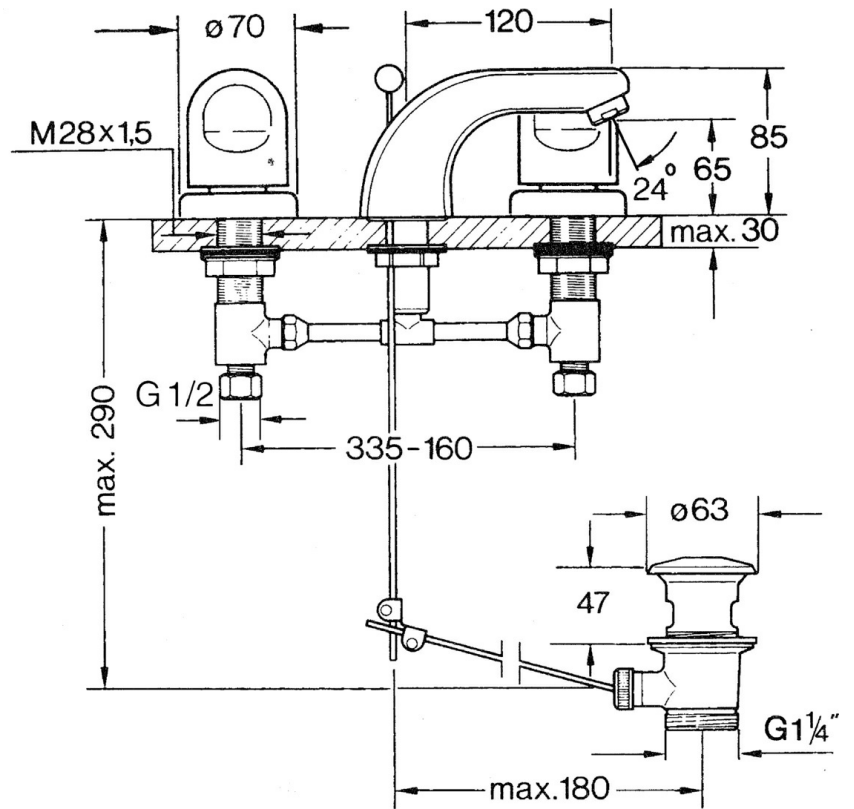

EAN: 4015474643567
static.hansa.com/0290210540

- Washbasin
- Two-grip
- Deck mounted
- Aranja
- Fixed spout

Technical data

Technical properties

Hot water supply	max. +80°C
Working pressure	0.5-10 bar
Material	Brass

Spare parts

SP02902105

	Name	Code
1.3	Fixing nut kit	59910705
2.2	Aerator, M24x1 STD HC A	59902366
2.2	Aerator, M24x1 A White Discontinued	59905419
2.2	Aerator, M24x1 STD CC A Edelmessing Discontinued	59906580
2.3	Aerator, M22/24 A	59902081
3	T-connector	59910687
3.1	O-ring, d 11x2 Discontinued	59910686
4.2	Sealing kit Discontinued	59910707
4.3	Cramping connector	59905061
4.4	Headpart, G1/2	59905114
4.5	Adapter White	59910235
5	Cover flange Discontinued	59910200
7	Disk, M24x1.5	59910159
8	Handle	59910363
9	Pop-up waste	59904620
9	Pop-up waste Edelmessing Discontinued	59906734
9.1	Swivel joint	59904624
9.2	Pop-up operating rod	59906423