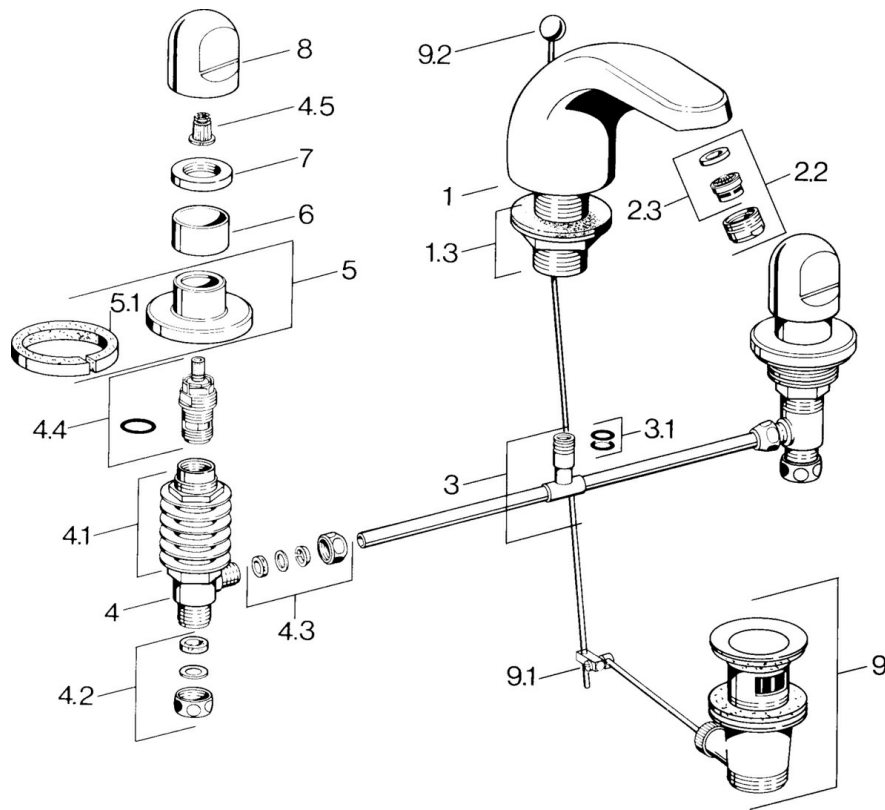

EAN: 4015474643567
static.hansa.com/0290210540

- Washbasin
- Two-grip
- Deck mounted
- Aranja
- Fixed spout

Technical data

Technical properties

Hot water supply	max. +80°C
Working pressure	0.5-10 bar
Material	Brass

Spare parts

SP02902105

	Name	Code
1.3	Fixing nut kit	59910705
2.2	Aerator, M24x1 STD HC A	59902366
2.2	Aerator, M24x1 A White Discontinued	59905419
2.2	Aerator, M24x1 STD CC A Edelmessing Discontinued	59906580
2.3	Aerator, M22/24 A	59902081
3	T-connector	59910687
3.1	O-ring, d 11x2 Discontinued	59910686
4.2	Sealing kit Discontinued	59910707
4.3	Cramping connector	59905061
4.4	Headpart, G1/2	59905114
4.5	Adapter White	59910235
5	Cover flange Discontinued	59910200
7	Disk, M24x1.5	59910159
8	Handle	59910363
9	Pop-up waste	59904620
9	Pop-up waste Edelmessing Discontinued	59906734
9.1	Swivel joint	59904624
9.2	Pop-up operating rod	59906423