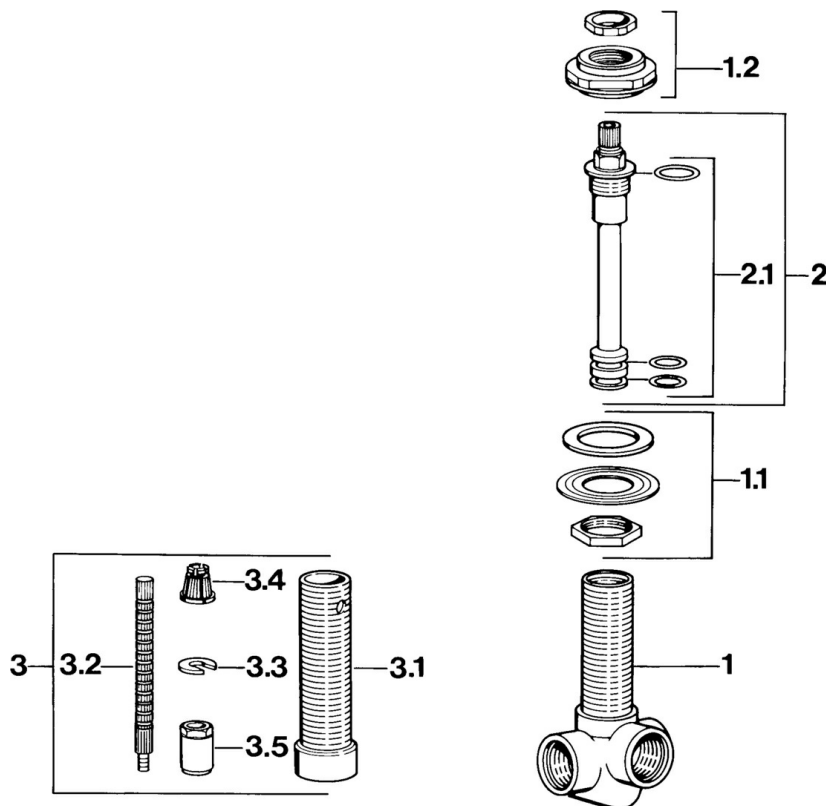

EAN: 4015474608962  
[static.hansa.com/02890100](http://static.hansa.com/02890100)

- Bath tub & Shower
- Concealed unit
- Rim mounted
- Chrome

### Technical properties

Hot water supply max. +80°C  
 Working pressure 0.5-10 bar

## Spare parts

### SP02890100

	Name	Code
2	Spindle Discontinued	59910733
2.1	Sealing kit Discontinued	59910734
3	Spindle Discontinued	59910735
3.1	Threaded sleeve, M24x1.5	59910100
3.2	Spindle Discontinued	59910701
3.3	Ring	59910694
3.4	Adapter White	59910235