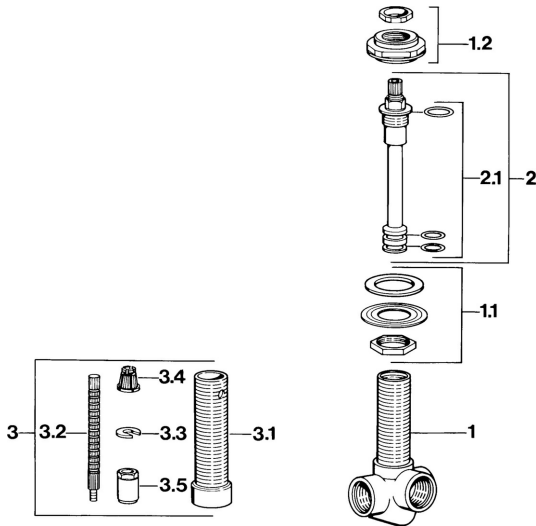

EAN: 4015474608962  
[static.hansa.com/02890100](http://static.hansa.com/02890100)

- Bath tub & Shower
- Concealed unit
- Rim mounted
- Chrome

### Technical properties

Hot water supply max. +80°C  
 Working pressure 0.5-10 bar

## Spare parts

### SP02890100

	Name	Code
2	Spindle Discontinued	59910733
2.1	Sealing kit Discontinued	59910734
3	Spindle Discontinued	59910735
3.1	Threaded sleeve, M24x1.5	59910100
3.2	Spindle Discontinued	59910701
3.3	Ring	59910694
3.4	Adapter White	59910235