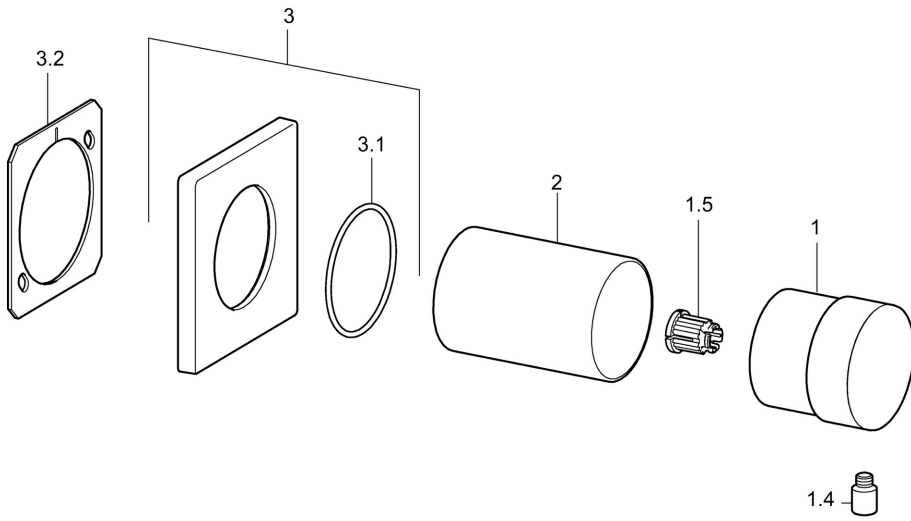

### Technical data

#### SP02879172

	Name	Code
1	Handle	59913345
1.4	Lever, 9 mm M6	59913348
1.5	Adapter White	59910235
2	Cover sleeve Discontinued	59913431
3	Cover plate, 75x75 Discontinued	59913430
3.1	O-ring, d 45x2 Discontinued	59912529
3.2	Supporting plate Discontinued	59913429
N.I.	Cover flange	59911737