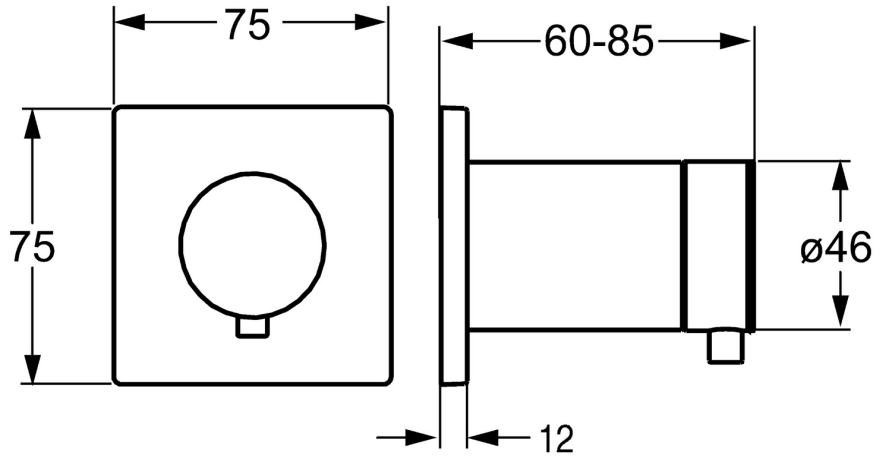

EAN: 4015474187269
static.hansa.com/02879172

- Accessories
- Trim Kit
- Concealed wall mounting
- Chrome
- Square rosette, Round rosette

Technical data

Spare parts

SP02879172

	Name	Code
1	Handle	59913345
1.4	Lever, 9 mm M6	59913348
1.5	Adapter White	59910235
2	Cover sleeve Discontinued	59913431
3	Cover plate, 75x75 Discontinued	59913430
3.1	O-ring, d 45x2 Discontinued	59912529
3.2	Supporting plate Discontinued	59913429
N.I.	Cover flange	59911737