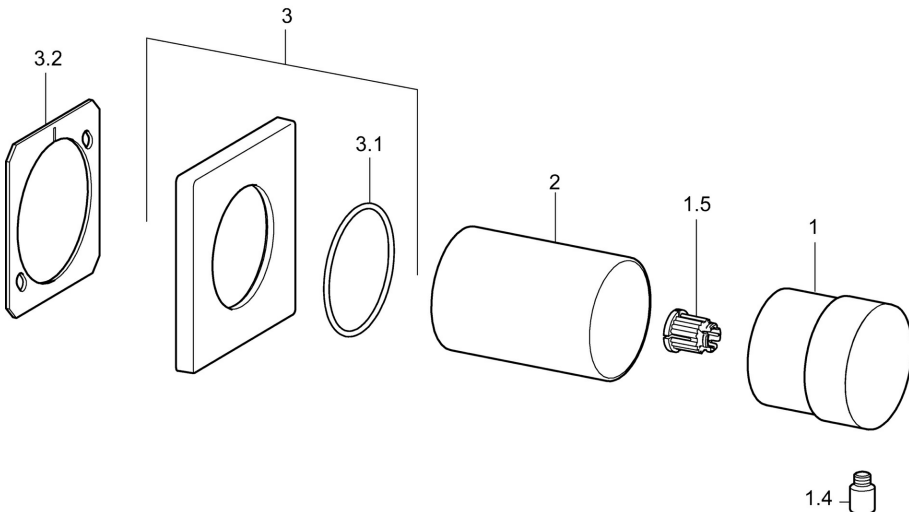

EAN: 4015474187269
static.hansa.com/02879172

- Accessories
- Trim Kit
- Concealed wall mounting
- Chrome
- Square rosette, Round rosette

Technical data

Spare parts

SP02879172

	Name	Code
1	Handle	59913345
1.4	Lever, 9 mm M6	59913348
1.5	Adapter White	59910235
2	Cover sleeve Discontinued	59913431
3	Cover plate, 75x75 Discontinued	59913430
3.1	O-ring, d 45x2 Discontinued	59912529
3.2	Supporting plate Discontinued	59913429
N.I.	Cover flange	59911737