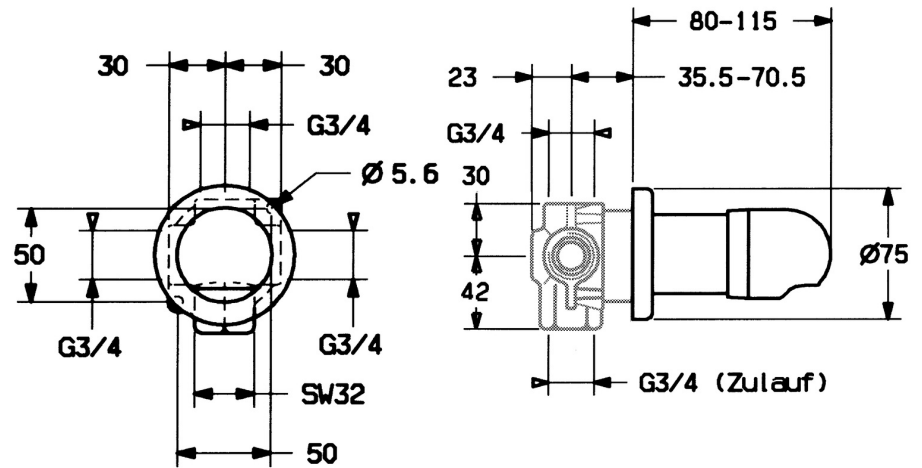

EAN: 4015474676862  
[static.hansa.com/02879135](https://static.hansa.com/02879135)

- Accessories
- Trim Kit
- Concealed wall mounting
- Chrome
- Round rosette

## Technical data

### SP02879135

	Name	Code
1	Handle Discontinued	59910182
1.1	Screw, M6x16, SW2.5	59911727
1.2	Cover plug	59911840
1.4	O-ring, d 6x1	59912136
1.5	Adapter White	59910235
2	Cap	59911728
3	Cover flange	59911737
3.4	Sealing kit Discontinued	59911744
N.I.	Raising kit, 70.5-105.5 mm	59911653