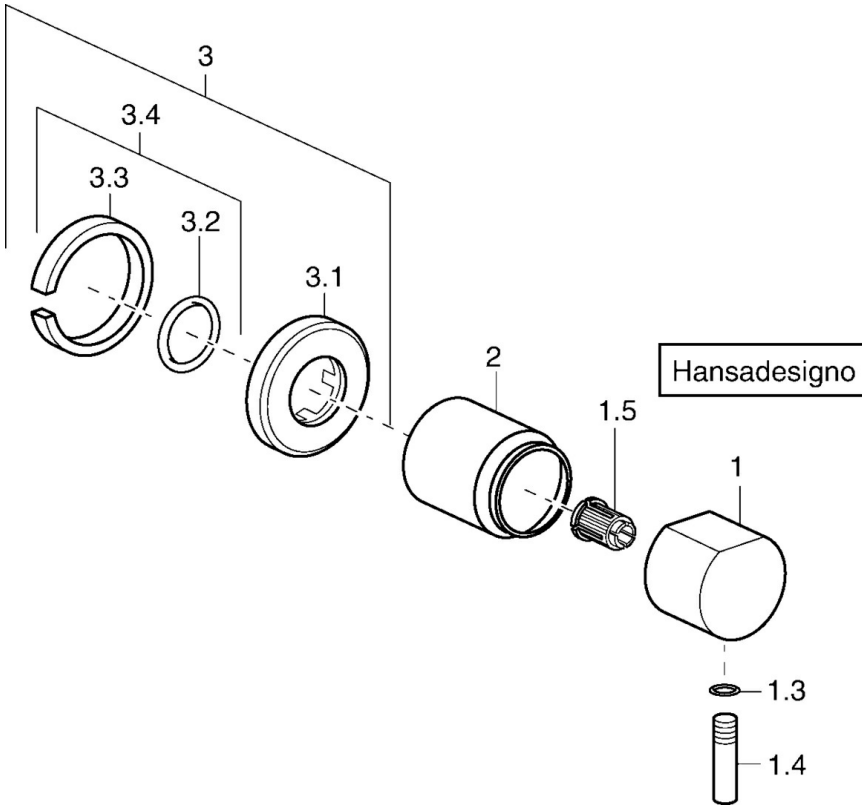

EAN: 4015474022645
static.hansa.com/02879132

- Accessories
- Chrome
- Trim Kit
- Round rosette
- Concealed wall mounting

Technical data

Spare parts

SP02879132

| | Name | Code |
|------|----------------------------|----------|
| 1 | Handle | 59912131 |
| 1.1 | Screw, M6x16, SW2.5 | 59911727 |
| 1.2 | Cover plug | 59911840 |
| 1.3 | O-ring, d 6x1 | 59912136 |
| 1.4 | Lever, M8, 22 mm | 59912132 |
| 1.5 | Adapter White | 59910235 |
| 2 | Cap | 59911728 |
| 3 | Cover flange | 59911737 |
| 3.4 | Sealing kit Discontinued | 59911744 |
| N.I. | Raising kit, 70.5-105.5 mm | 59911653 |