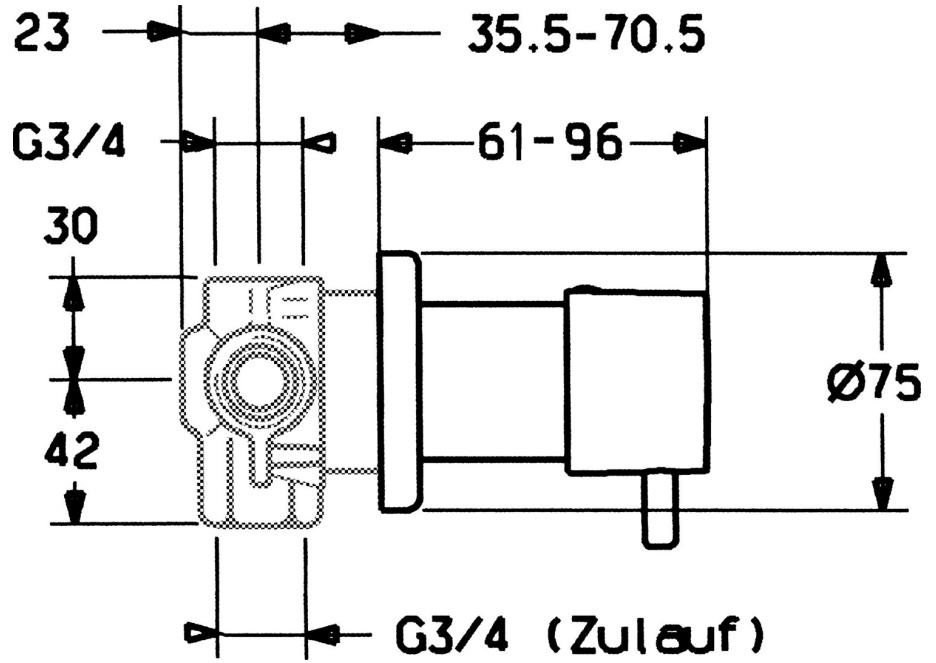

EAN: 4015474022645
static.hansa.com/02879132

- Accessories
- Chrome
- Trim Kit
- Round rosette
- Concealed wall mounting

Technical data

Spare parts

SP02879132

| | Name | Code |
|------|----------------------------|----------|
| 1 | Handle | 59912131 |
| 1.1 | Screw, M6x16, SW2.5 | 59911727 |
| 1.2 | Cover plug | 59911840 |
| 1.3 | O-ring, d 6x1 | 59912136 |
| 1.4 | Lever, M8, 22 mm | 59912132 |
| 1.5 | Adapter White | 59910235 |
| 2 | Cap | 59911728 |
| 3 | Cover flange | 59911737 |
| 3.4 | Sealing kit Discontinued | 59911744 |
| N.I. | Raising kit, 70.5-105.5 mm | 59911653 |