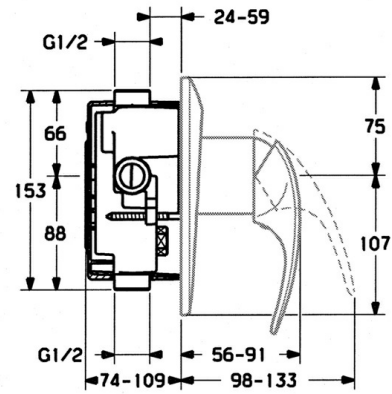

EAN: 4015474636064
static.hansa.com/0286910194

- Shower solutions
- Trim Kit, Single-lever
- Concealed wall mounting
- Edelmessing

Technical data

Technical properties

Hot water supply	max. +80°C
Working pressure	0.5-10 bar

Spare parts

SP02869101

	Name	Code
1.1	Screw, M5x8, SW2.5	59904755
1.2	Bushing	59904778
1.3	Plug, hot/cold	59906705
7.1	Screw, M5x65	59904847
7.1	Screw, M5x65 White Discontinued	59906672
7.3	Flow limiting cap	59904846