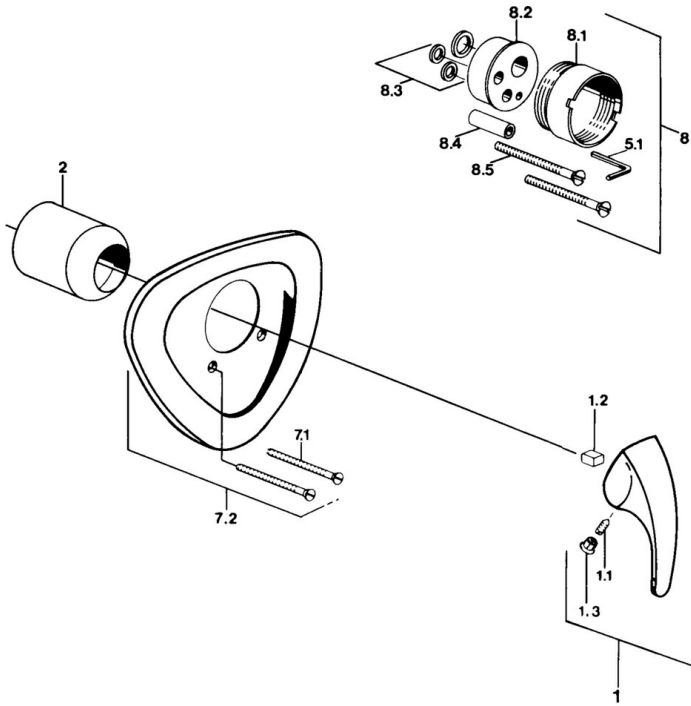

EAN: 4015474636064
static.hansa.com/0286910194

- Shower solutions
- Trim Kit, Single-lever
- Concealed wall mounting
- Edelmessing

Technical data

Technical properties

Hot water supply	max. +80°C
Working pressure	0.5-10 bar

Spare parts

SP02869101

	Name	Code
1.1	Screw, M5x8, SW2.5	59904755
1.2	Bushing	59904778
1.3	Plug, hot/cold	59906705
7.1	Screw, M5x65	59904847
7.1	Screw, M5x65 White Discontinued	59906672
7.3	Flow limiting cap	59904846