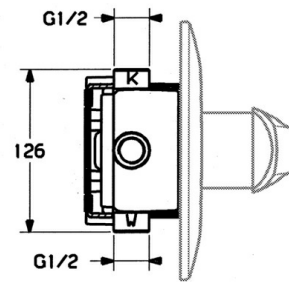

EAN: 4015474636064
static.hansa.com/0286910194

- Shower solutions
- Trim Kit, Single-lever
- Concealed wall mounting
- Edelmessing

Technical data

Technical properties

Hot water supply	max. +80°C
Working pressure	0.5-10 bar

Spare parts

SP02869101

	Name	Code
1.1	Screw, M5x8, SW2.5	59904755
1.2	Bushing	59904778
1.3	Plug, hot/cold	59906705
7.1	Screw, M5x65	59904847
7.1	Screw, M5x65 White Discontinued	59906672
7.3	Flow limiting cap	59904846