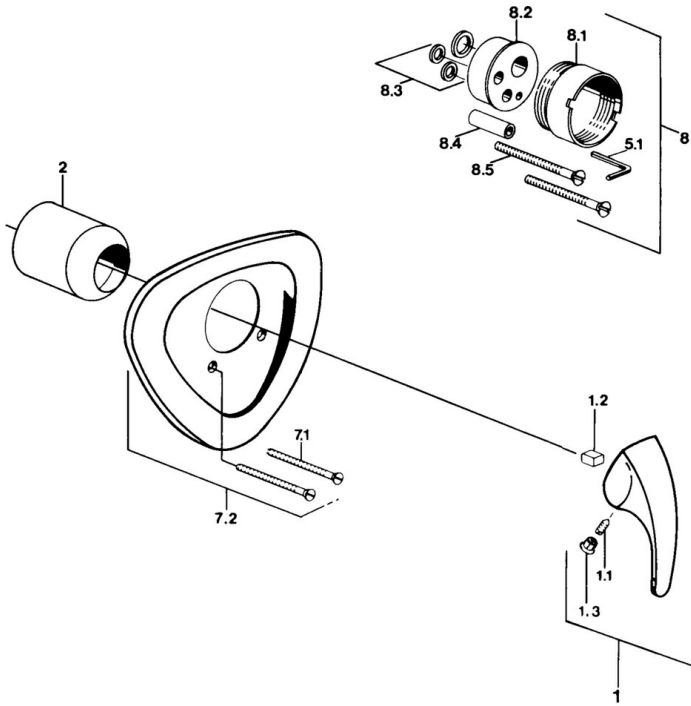

EAN: 4015474639072
static.hansa.com/0286910184

- Shower solutions
- Trim Kit, Single-lever
- Concealed wall mounting
- Black

Technical data

Technical properties

Hot water supply	max. +80°C
Working pressure	0.5-10 bar

Spare parts

SP02869101

	Name	Code
1.1	Screw, M5x8, SW2.5	59904755
1.2	Bushing	59904778
1.3	Plug, hot/cold	59906705
7.1	Screw, M5x65	59904847
7.1	Screw, M5x65 White Discontinued	59906672
7.3	Flow limiting cap	59904846