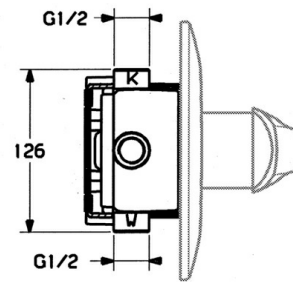

EAN: 4015474639072
static.hansa.com/0286910184

- Shower solutions
- Trim Kit, Single-lever
- Concealed wall mounting
- Black

Technical data

Technical properties

Hot water supply	max. +80°C
Working pressure	0.5-10 bar

Spare parts

SP02869101

	Name	Code
1.1	Screw, M5x8, SW2.5	59904755
1.2	Bushing	59904778
1.3	Plug, hot/cold	59906705
7.1	Screw, M5x65	59904847
7.1	Screw, M5x65 White Discontinued	59906672
7.3	Flow limiting cap	59904846