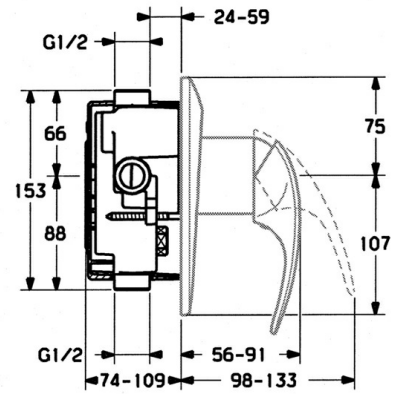

EAN: 4015474639072
static.hansa.com/0286910184

- Shower solutions
- Trim Kit, Single-lever
- Concealed wall mounting
- Black

Technical data

Technical properties

Hot water supply	max. +80°C
Working pressure	0.5-10 bar

Spare parts

SP02869101

	Name	Code
1.1	Screw, M5x8, SW2.5	59904755
1.2	Bushing	59904778
1.3	Plug, hot/cold	59906705
7.1	Screw, M5x65	59904847
7.1	Screw, M5x65 White Discontinued	59906672
7.3	Flow limiting cap	59904846