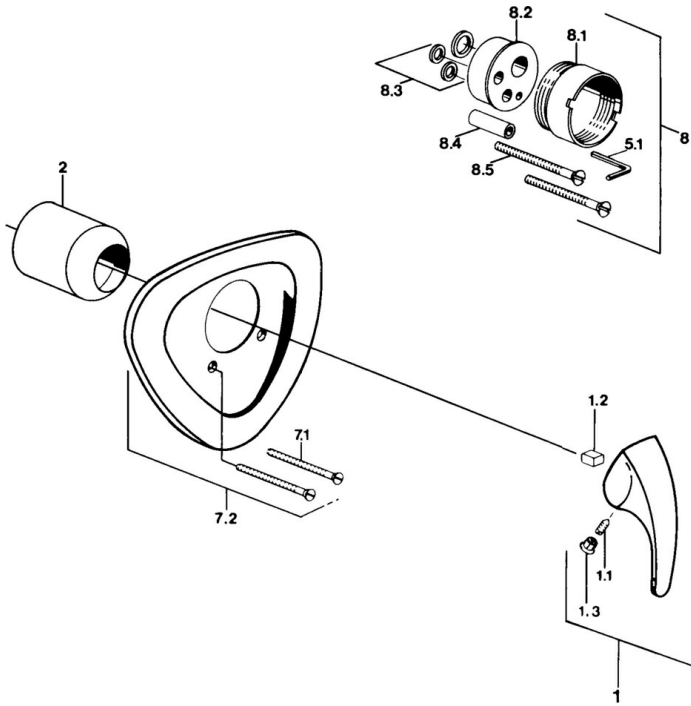

EAN: 4015474636057
static.hansa.com/0286910182

- Shower solutions
- Trim Kit, Single-lever
- Concealed wall mounting
- White

Technical data

Technical properties

Hot water supply	max. +80°C
Working pressure	0.5-10 bar

Spare parts

SP02869101

	Name	Code
1.1	Screw, M5x8, SW2.5	59904755
1.2	Bushing	59904778
1.3	Plug, hot/cold	59906705
7.1	Screw, M5x65	59904847
7.1	Screw, M5x65 White Discontinued	59906672
7.3	Flow limiting cap	59904846