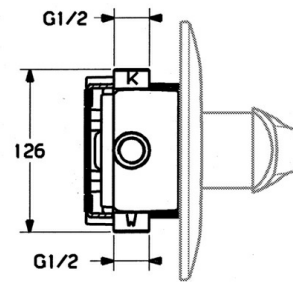

EAN: 4015474636057
static.hansa.com/0286910182

- Shower solutions
- Trim Kit, Single-lever
- Concealed wall mounting
- White

Technical data

Technical properties

Hot water supply	max. +80°C
Working pressure	0.5-10 bar

Spare parts

SP02869101

	Name	Code
1.1	Screw, M5x8, SW2.5	59904755
1.2	Bushing	59904778
1.3	Plug, hot/cold	59906705
7.1	Screw, M5x65	59904847
7.1	Screw, M5x65 White Discontinued	59906672
7.3	Flow limiting cap	59904846