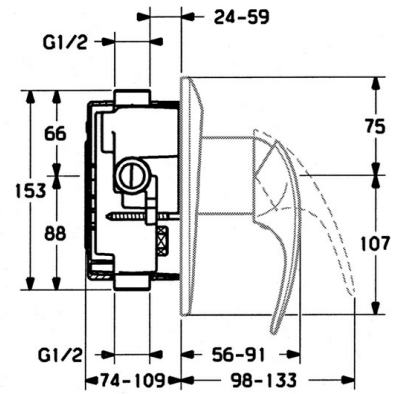

EAN: 4015474636057
static.hansa.com/0286910182

- Shower solutions
- Trim Kit, Single-lever
- Concealed wall mounting
- White

Technical data

Technical properties

Hot water supply	max. +80°C
Working pressure	0.5-10 bar

Spare parts

SP02869101

	Name	Code
1.1	Screw, M5x8, SW2.5	59904755
1.2	Bushing	59904778
1.3	Plug, hot/cold	59906705
7.1	Screw, M5x65	59904847
7.1	Screw, M5x65 White Discontinued	59906672
7.3	Flow limiting cap	59904846