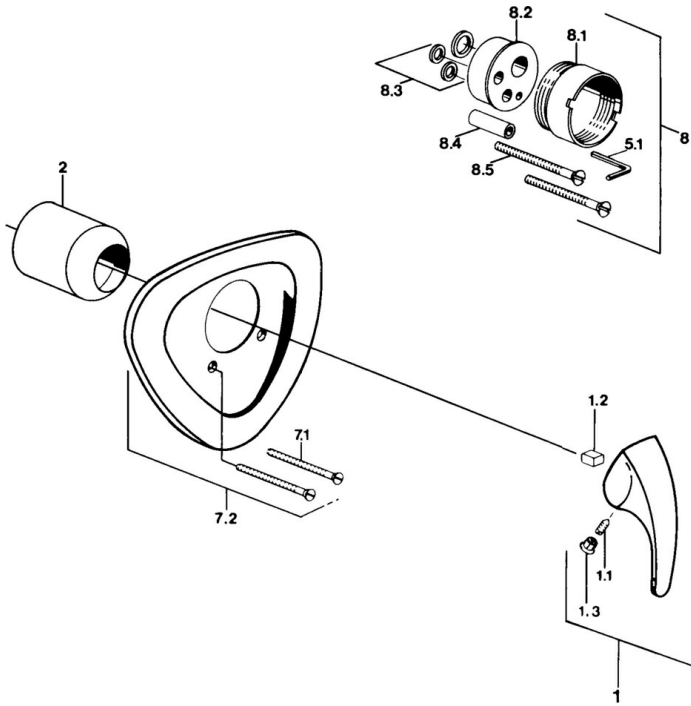

EAN: 4015474638945  
[static.hansa.com/0286910140](http://static.hansa.com/0286910140)

- Shower solutions
- Trim Kit, Single-lever
- Concealed wall mounting
- Aranja

### Technical properties

Hot water supply	<b>max. +80°C</b>
Working pressure	<b>0.5-10 bar</b>

### SP02869101

	Name	Code
1.1	Screw, M5x8, SW2.5	59904755
1.2	Bushing	59904778
1.3	Plug, hot/cold	59906705
7.1	Screw, M5x65	59904847
7.1	Screw, M5x65 White Discontinued	59906672
7.3	Flow limiting cap	59904846