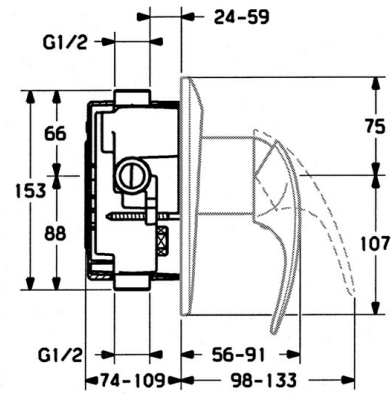

EAN: 4015474638945  
[static.hansa.com/0286910140](http://static.hansa.com/0286910140)

- Shower solutions
- Trim Kit, Single-lever
- Concealed wall mounting
- Aranja

## Technical data

### Technical properties

Hot water supply	<b>max. +80°C</b>
Working pressure	<b>0.5-10 bar</b>