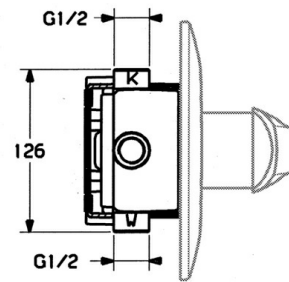

EAN: 4015474638945  
[static.hansa.com/0286910140](http://static.hansa.com/0286910140)

- Shower solutions
- Trim Kit, Single-lever
- Concealed wall mounting
- Aranja

### SP02869101

	Name	Code
1.1	Screw, M5x8, SW2.5	59904755
1.2	Bushing	59904778
1.3	Plug, hot/cold	59906705
7.1	Screw, M5x65	59904847
7.1	Screw, M5x65 White Discontinued	59906672
7.3	Flow limiting cap	59904846