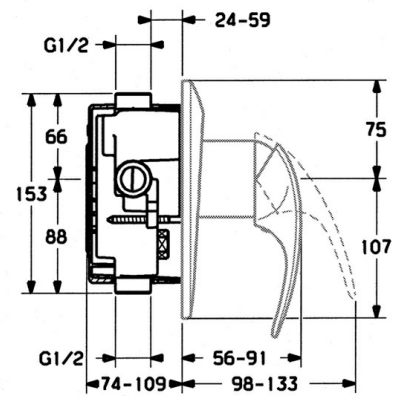

EAN: 4015474636033
static.hansa.com/02869101

- Shower solutions
- Trim Kit, Single-lever
- Concealed wall mounting
- Chrome

Technical data

Technical properties

Hot water supply	max. +80°C
Working pressure	0.5-10 bar

Spare parts

SP02869101

	Name	Code
1.1	Screw, M5x8, SW2.5	59904755
1.2	Bushing	59904778
1.3	Plug, hot/cold	59906705
7.1	Screw, M5x65	59904847
7.1	Screw, M5x65 White Discontinued	59906672
7.3	Flow limiting cap	59904846