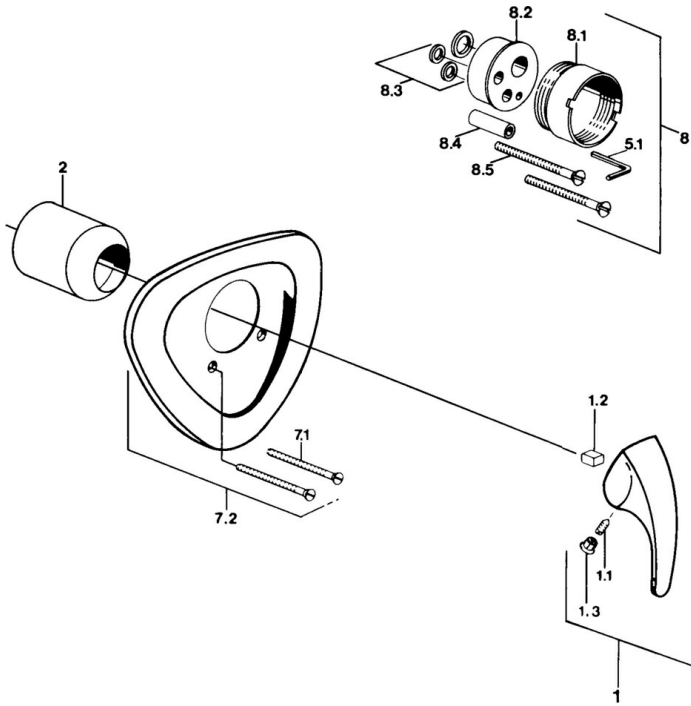

EAN: 4015474636033
static.hansa.com/02869101

- Shower solutions
- Trim Kit, Single-lever
- Concealed wall mounting
- Chrome

Technical data

Technical properties

Hot water supply	max. +80°C
Working pressure	0.5-10 bar

Spare parts

SP02869101

	Name	Code
1.1	Screw, M5x8, SW2.5	59904755
1.2	Bushing	59904778
1.3	Plug, hot/cold	59906705
7.1	Screw, M5x65	59904847
7.1	Screw, M5x65 White Discontinued	59906672
7.3	Flow limiting cap	59904846