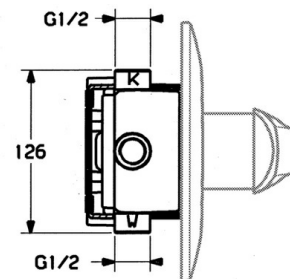

EAN: 4015474636033
static.hansa.com/02869101

- Shower solutions
- Trim Kit, Single-lever
- Concealed wall mounting
- Chrome

Technical data

Technical properties

Hot water supply	max. +80°C
Working pressure	0.5-10 bar

Spare parts

SP02869101

	Name	Code
1.1	Screw, M5x8, SW2.5	59904755
1.2	Bushing	59904778
1.3	Plug, hot/cold	59906705
7.1	Screw, M5x65	59904847
7.1	Screw, M5x65 White Discontinued	59906672
7.3	Flow limiting cap	59904846