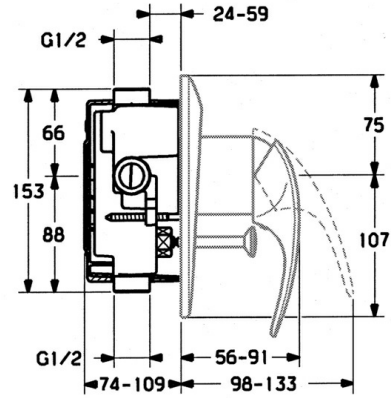

EAN: 4015474635555  
[static.hansa.com/0284910194](http://static.hansa.com/0284910194)

- Bath tub & Shower
- Concealed wall mounting
- Trim Kit, Single-lever
- Edelmessing

## Technical data

### Technical properties

Hot water supply	<b>max. +80°C</b>
Working pressure	<b>0.5-10 bar</b>

### SP02849101

	Name	Code
1.1	Screw, M5x8, SW2.5	59904755
1.2	Bushing	59904778
1.3	Plug, hot/cold	59906705
5	Diverter	59911156
5	Diverter White Discontinued	59910901
5	Diverter Edelmessing Discontinued	59910904
5.3	Sealing kit	59904791
7.1	Screw, M5x65 White Discontinued	59906672
7.1	Screw, M5x65	59904847
7.3	Flow limiting cap	59904846
8	Raising kit, 20 mm	59904983