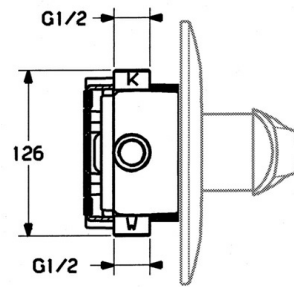

EAN: 4015474635555  
[static.hansa.com/0284910194](http://static.hansa.com/0284910194)

- Bath tub & Shower
- Concealed wall mounting
- Trim Kit, Single-lever
- Edelmessing

### SP02849101

	Name	Code
1.1	Screw, M5x8, SW2.5	59904755
1.2	Bushing	59904778
1.3	Plug, hot/cold	59906705
5	Diverter	59911156
5	Diverter White Discontinued	59910901
5	Diverter Edelmessing Discontinued	59910904
5.3	Sealing kit	59904791
7.1	Screw, M5x65 White Discontinued	59906672
7.1	Screw, M5x65	59904847
7.3	Flow limiting cap	59904846
8	Raising kit, 20 mm	59904983