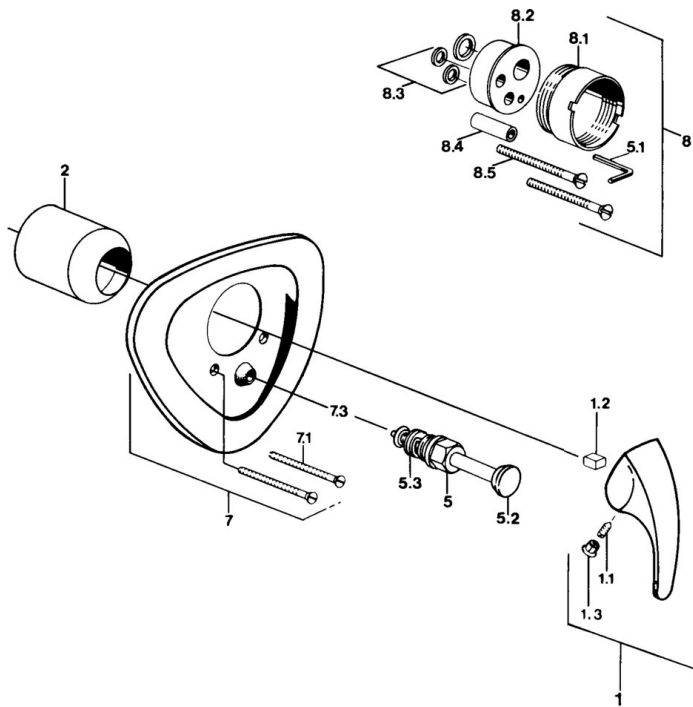

EAN: 4015474635555  
[static.hansa.com/0284910194](http://static.hansa.com/0284910194)

- Bath tub & Shower
- Concealed wall mounting
- Trim Kit, Single-lever
- Edelmessing

### Technical properties

Hot water supply	<b>max. +80°C</b>
Working pressure	<b>0.5-10 bar</b>

## Spare parts

### SP02849101

	Name	Code
1.1	Screw, M5x8, SW2.5	59904755
1.2	Bushing	59904778
1.3	Plug, hot/cold	59906705
5	Diverter	59911156
5	Diverter White Discontinued	59910901
5	Diverter Edelmessing Discontinued	59910904
5.3	Sealing kit	59904791
7.1	Screw, M5x65 White Discontinued	59906672
7.1	Screw, M5x65	59904847
7.3	Flow limiting cap	59904846
8	Raising kit, 20 mm	59904983