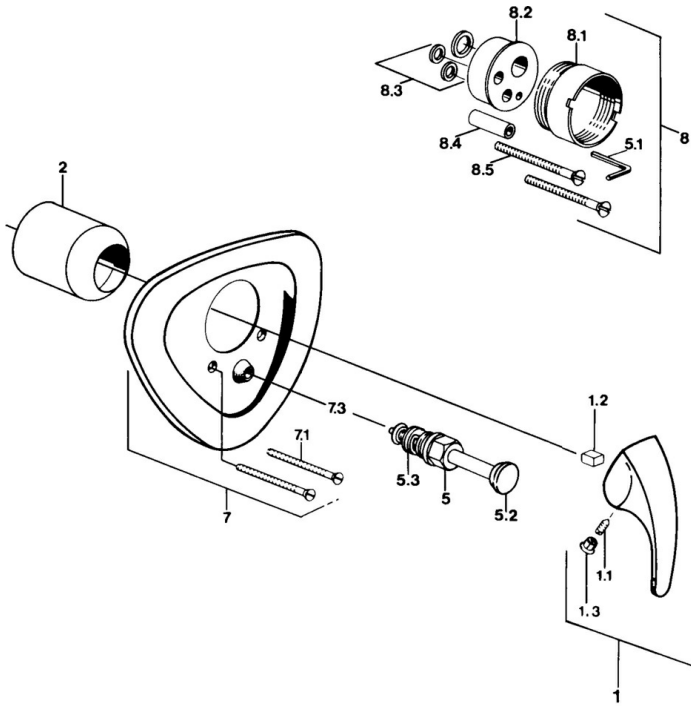

EAN: 4015474635548
static.hansa.com/0284910182

- Bath tub & Shower
- Trim Kit, Single-lever
- Concealed wall mounting
- White

Technical data

Technical properties

Hot water supply	max. +80°C
Working pressure	0.5-10 bar

Spare parts

SP02849101

	Name	Code
1.1	Screw, M5x8, SW2.5	59904755
1.2	Bushing	59904778
1.3	Plug, hot/cold	59906705
5	Diverter	59911156
5	Diverter White Discontinued	59910901
5	Diverter Edelmessing Discontinued	59910904
5.3	Sealing kit	59904791
7.1	Screw, M5x65 White Discontinued	59906672
7.1	Screw, M5x65	59904847
7.3	Flow limiting cap	59904846
8	Raising kit, 20 mm	59904983