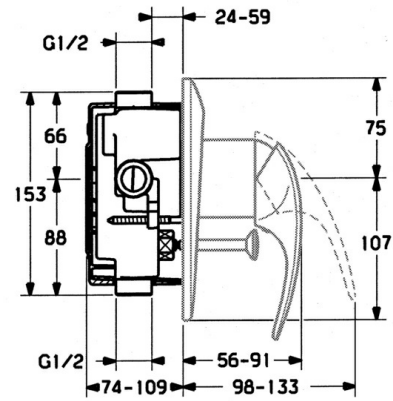

EAN: 4015474635548
static.hansa.com/0284910182

- Bath tub & Shower
- Trim Kit, Single-lever
- Concealed wall mounting
- White

Technical data

Technical properties

Hot water supply	max. +80°C
Working pressure	0.5-10 bar

Spare parts

SP02849101

	Name	Code
1.1	Screw, M5x8, SW2.5	59904755
1.2	Bushing	59904778
1.3	Plug, hot/cold	59906705
5	Diverter	59911156
5	Diverter White Discontinued	59910901
5	Diverter Edelmessing Discontinued	59910904
5.3	Sealing kit	59904791
7.1	Screw, M5x65 White Discontinued	59906672
7.1	Screw, M5x65	59904847
7.3	Flow limiting cap	59904846
8	Raising kit, 20 mm	59904983