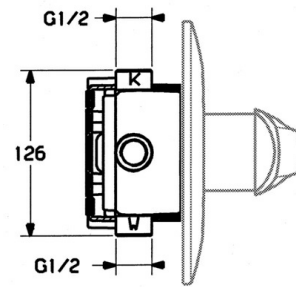

EAN: 4015474635548
static.hansa.com/0284910182

- Bath tub & Shower
- Trim Kit, Single-lever
- Concealed wall mounting
- White

Technical data

Technical properties

Hot water supply	max. +80°C
Working pressure	0.5-10 bar

Spare parts

SP02849101

	Name	Code
1.1	Screw, M5x8, SW2.5	59904755
1.2	Bushing	59904778
1.3	Plug, hot/cold	59906705
5	Diverter	59911156
5	Diverter White Discontinued	59910901
5	Diverter Edelmessing Discontinued	59910904
5.3	Sealing kit	59904791
7.1	Screw, M5x65 White Discontinued	59906672
7.1	Screw, M5x65	59904847
7.3	Flow limiting cap	59904846
8	Raising kit, 20 mm	59904983