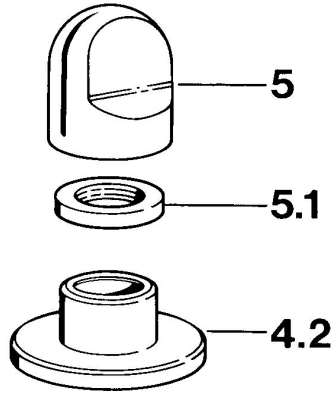

EAN: 4015474610675
static.hansa.com/0283910593

- Accessories

Technical data

Technical properties

Hot water supply	max. +80°C
Working pressure	0.5-10 bar

Spare parts

SP02839105

	Name	Code
4.2	Cover flange White Discontinued	59910096
4.2	Cover flange, d 70 mm	59910094
4.2	Cover flange Chrome/Satin Discontinued	59910095
5	Handle	59910363
5	Handle White Discontinued	59910364
5.1	Disk, M24x1.5	59910159