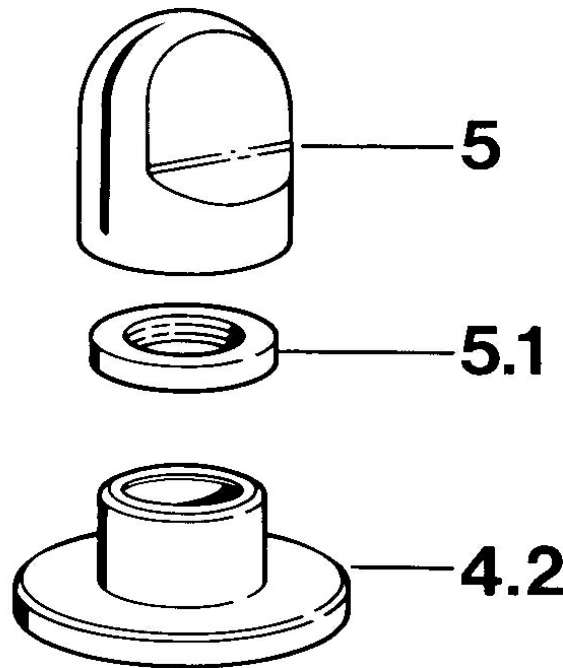

EAN: 4015474610675
static.hansa.com/0283910593

- Accessories

Technical data

Technical properties

Hot water supply	max. +80°C
Working pressure	0.5-10 bar

Spare parts

SP02839105

	Name	Code
4.2	Cover flange White Discontinued	59910096
4.2	Cover flange, d 70 mm	59910094
4.2	Cover flange Chrome/Satin Discontinued	59910095
5	Handle	59910363
5	Handle White Discontinued	59910364
5.1	Disk, M24x1.5	59910159