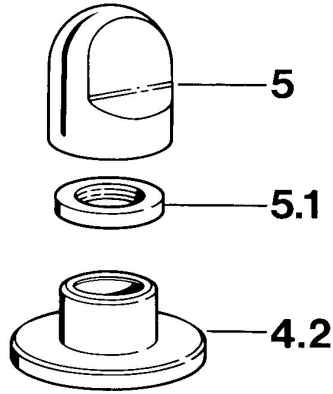

EAN: 4015474610668
static.hansa.com/0283910592

- Accessories

Technical data

Technical properties

Hot water supply	max. +80°C
Working pressure	0.5-10 bar