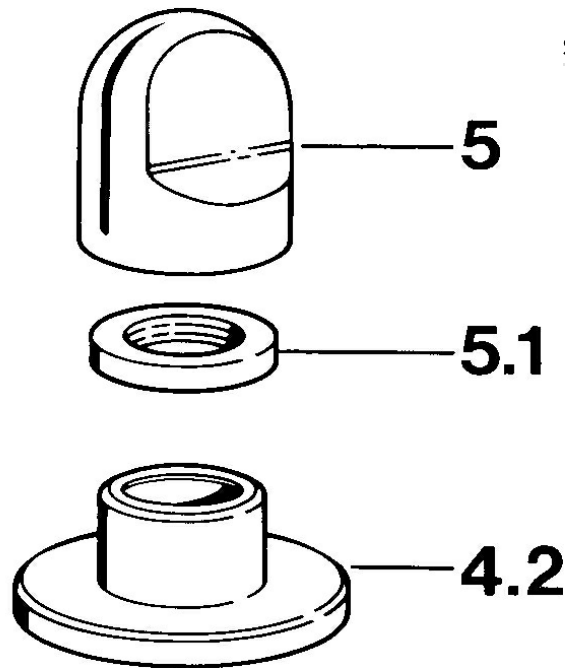

## Technical data

### Technical properties

Hot water supply	max. +80°C
Working pressure	0.5-10 bar

### SP02839105

	Name	Code
4.2	Cover flange White Discontinued	59910096
4.2	Cover flange, d 70 mm	59910094
4.2	Cover flange Chrome/Satin Discontinued	59910095
5	Handle	59910363
5	Handle White Discontinued	59910364
5.1	Disk, M24x1.5	59910159