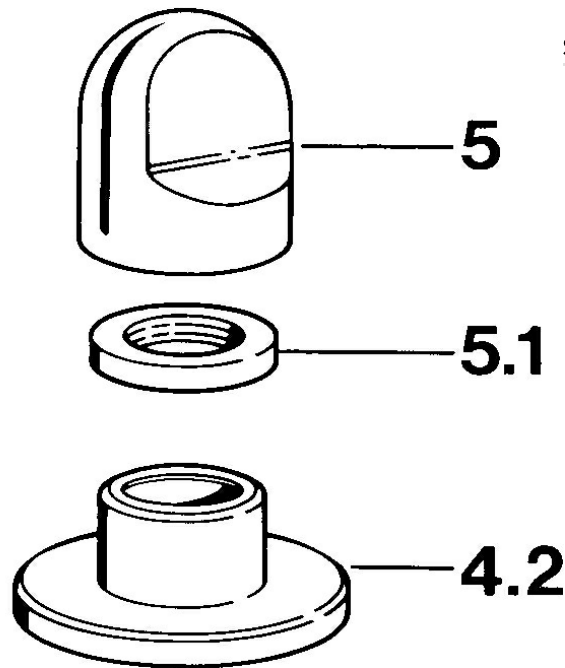

EAN: 4015474610651
static.hansa.com/0283910586

- Accessories

Technical data

Technical properties

Hot water supply	max. +80°C
Working pressure	0.5-10 bar

Spare parts

SP02839105

	Name	Code
4.2	Cover flange White Discontinued	59910096
4.2	Cover flange, d 70 mm	59910094
4.2	Cover flange Chrome/Satin Discontinued	59910095
5	Handle	59910363
5	Handle White Discontinued	59910364
5.1	Disk, M24x1.5	59910159