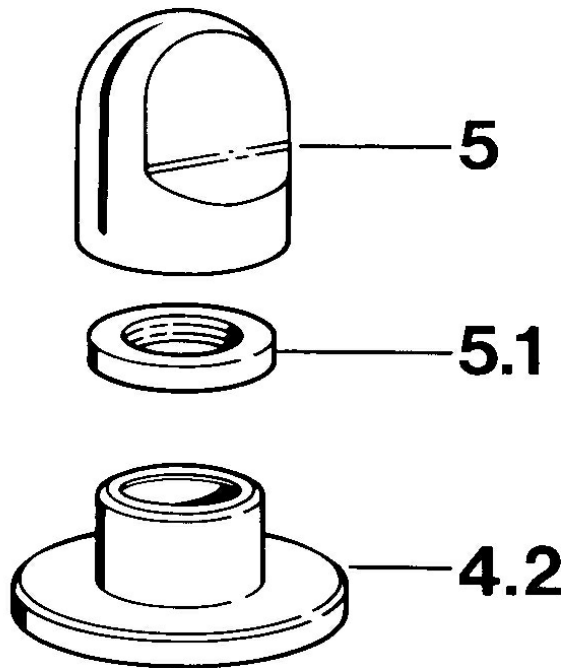

EAN: 4015474610637
static.hansa.com/0283910582

- Accessories

- White

Technical data

Technical properties

Hot water supply **max. +80°C**
 Working pressure **0.5-10 bar**

Spare parts

SP02839105

	Name	Code
4.2	Cover flange White Discontinued	59910096
4.2	Cover flange, d 70 mm	59910094
4.2	Cover flange Chrome/Satin Discontinued	59910095
5	Handle	59910363
5	Handle White Discontinued	59910364
5.1	Disk, M24x1.5	59910159