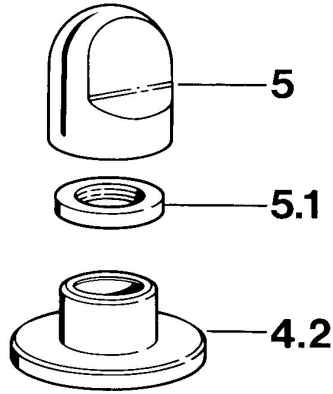

EAN: 4015474610637
static.hansa.com/0283910582

- Accessories

- White

Technical data

Technical properties

Hot water supply **max. +80°C**
 Working pressure **0.5-10 bar**

Spare parts

SP02839105

	Name	Code
4.2	Cover flange White Discontinued	59910096
4.2	Cover flange, d 70 mm	59910094
4.2	Cover flange Chrome/Satin Discontinued	59910095
5	Handle	59910363
5	Handle White Discontinued	59910364
5.1	Disk, M24x1.5	59910159