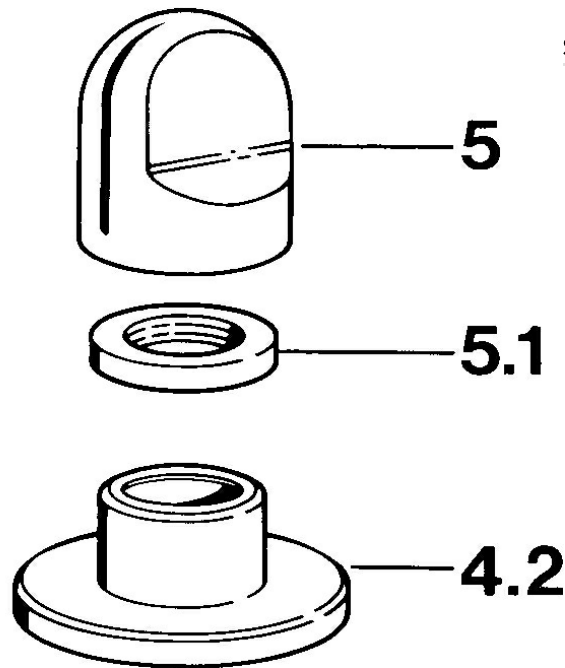

EAN: 4015474610613
static.hansa.com/0283910572

- Accessories

Technical data

Technical properties

Hot water supply	max. +80°C
Working pressure	0.5-10 bar

Spare parts

SP02839105

	Name	Code
4.2	Cover flange White Discontinued	59910096
4.2	Cover flange, d 70 mm	59910094
4.2	Cover flange Chrome/Satin Discontinued	59910095
5	Handle	59910363
5	Handle White Discontinued	59910364
5.1	Disk, M24x1.5	59910159