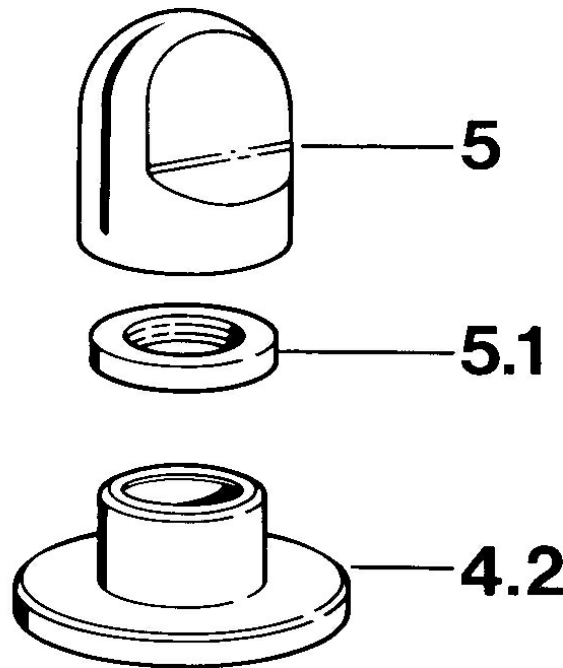

## Technical data

### Technical properties

Hot water supply	max. +80°C
Working pressure	0.5-10 bar

### SP02839105

	Name	Code
4.2	Cover flange White Discontinued	59910096
4.2	Cover flange, d 70 mm	59910094
4.2	Cover flange Chrome/Satin Discontinued	59910095
5	Handle	59910363
5	Handle White Discontinued	59910364
5.1	Disk, M24x1.5	59910159