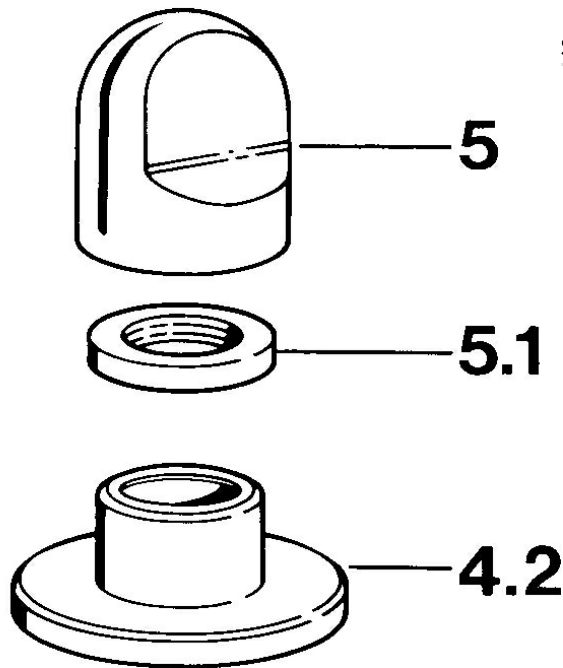

## Technical data

### Technical properties

Hot water supply	max. +80°C
Working pressure	0.5-10 bar

### SP02839105

	Name	Code
4.2	Cover flange White Discontinued	59910096
4.2	Cover flange, d 70 mm	59910094
4.2	Cover flange Chrome/Satin Discontinued	59910095
5	Handle	59910363
5	Handle White Discontinued	59910364
5.1	Disk, M24x1.5	59910159