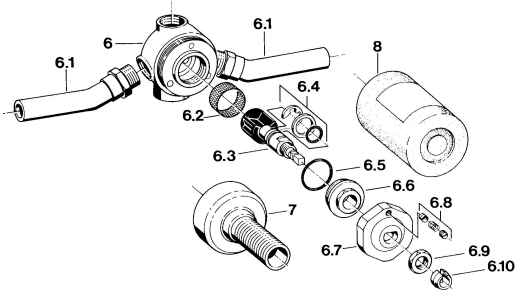

EAN: 4015474595361
static.hansa.com/02810100