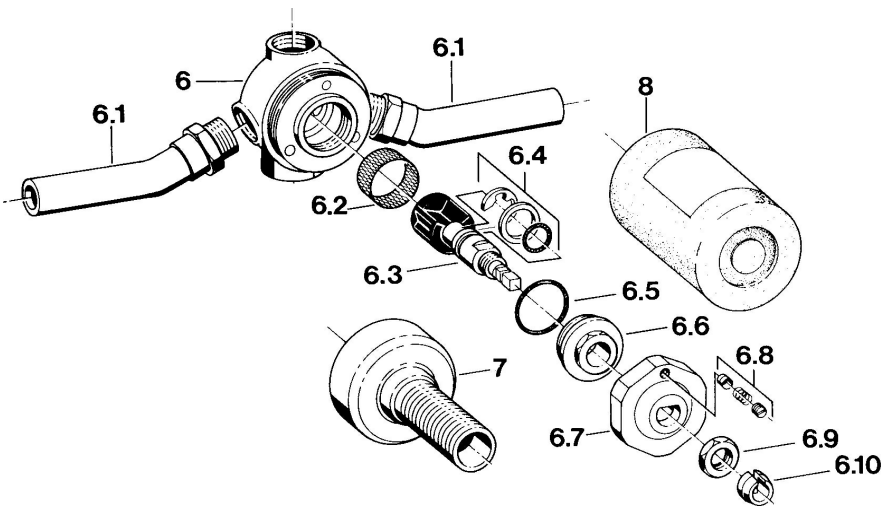

## Technical data

## Spare parts

### SP02810100

	Name	Code
1.1	Tightening nut Discontinued	59910064
2	Handle Discontinued	59910182
3	Cover flange Discontinued	59910065
5.2	Spring clip	59901017
5.3	Inner part	59901621
5.4	Raising kit, 80 mm	59910424
5.5	Ring	59910694
5.6	Adapter White	59910235
6.2	Strainer	59910074
6.4	Fixing set	59910076
6.5	O-ring, d 23.5x1.78	59905101
6.6	Screw	59910077
6.7	Plate Discontinued	59910078
6.8	Pin Discontinued	59910079
6.9	Nut Discontinued	59910080
6.10	Fixing part Discontinued	59901018
7	Bushing Discontinued	59910081