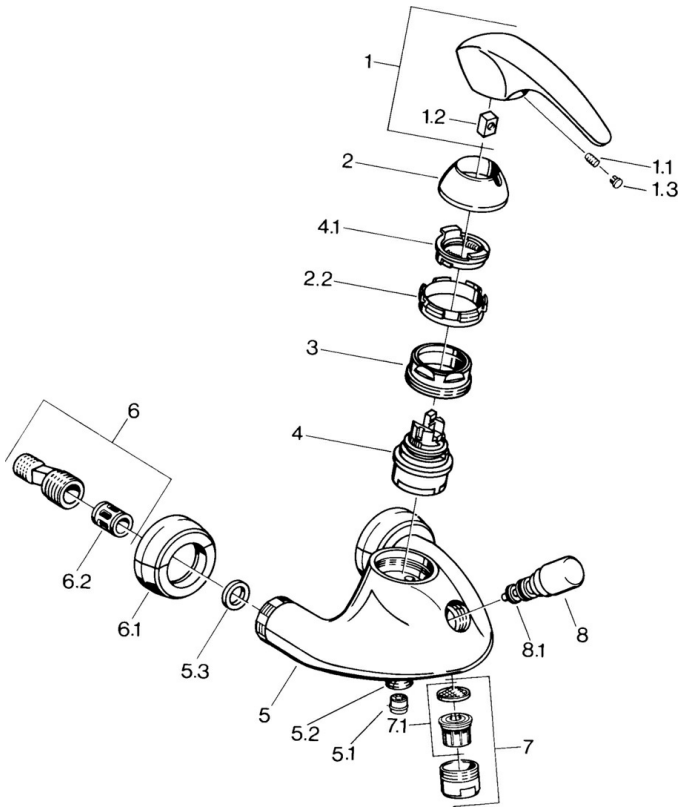

EAN: 4015474635852  
[static.hansa.com/02742131](http://static.hansa.com/02742131)

- Bathtub & Shower
- Single-lever
- Wall mounted
- Chrome
- Non-return valve(s)
- Silencer(s)

### Technical properties

Hot water supply	<b>max. +80°C</b>
Working pressure	<b>0.5-10 bar</b>
Backflow prevention (EN1717)	<b>EB</b>

## Spare parts

### SP02742101

	Name	Code
1.1	Screw, M5x8, SW2.5	59904755
1.2	Bushing	59904778
1.3	Plug, hot/cold	59906705
2	Covering cap Discontinued	59910582
2.2	Supply Discontinued	59910586
3	Eye screw, M50x1, SW45	59904775
4	Cartridge, 4.8 eco	59904601
4.1	Hot water limiter	59904759
5.1	Non-return valve	59905714
5.2	Thread nipple, G1/2xM18x1	59911384
5.3	Retaining ring, 23.9x15.2x2	59902689
6	Eccentric connector, G3/4xG1/2, DN15	59910254
6.1	Cover flange pair Discontinued	59911022
6.2	Silencer	59904792
7	Aerator, M28x1 Edelmessing Discontinued	59906687
7	Aerator, M28x1 C White Discontinued	59905683
7	Aerator, M28x1 C	59902088
7.1	Aerator, M22/M24	59905873
8	Diverter White Discontinued	59910804
8	Diverter	59910803
8.1	Sealing kit	59904791