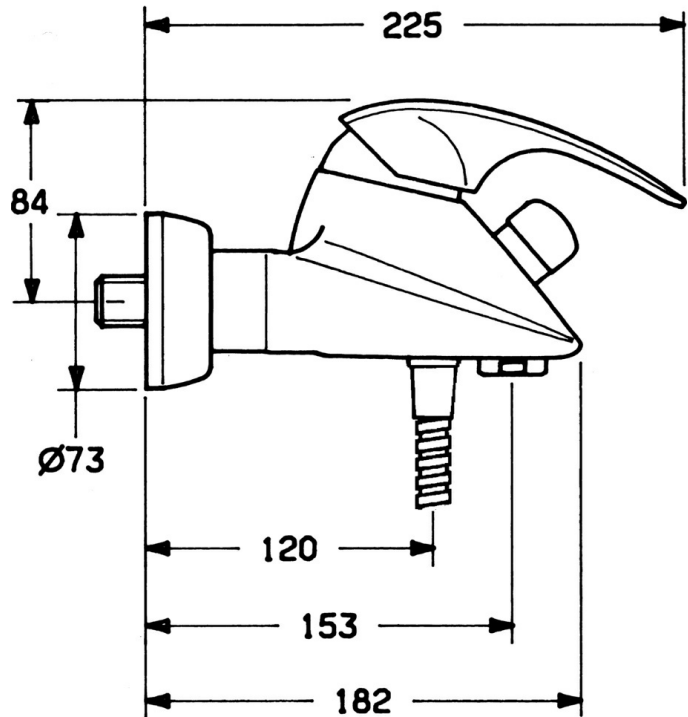

EAN: 4015474635852  
[static.hansa.com/02742131](http://static.hansa.com/02742131)

- Bathtub & Shower
- Single-lever
- Wall mounted
- Chrome
- Non-return valve(s)
- Silencer(s)

### Technical properties

Hot water supply	<b>max. +80°C</b>
Working pressure	<b>0.5-10 bar</b>
Backflow prevention (EN1717)	<b>EB</b>

### SP02742101

	Name	Code
1.1	Screw, M5x8, SW2.5	59904755
1.2	Bushing	59904778
1.3	Plug, hot/cold	59906705
2	Covering cap Discontinued	59910582
2.2	Supply Discontinued	59910586
3	Eye screw, M50x1, SW45	59904775
4	Cartridge, 4.8 eco	59904601
4.1	Hot water limiter	59904759
5.1	Non-return valve	59905714
5.2	Thread nipple, G1/2xM18x1	59911384
5.3	Retaining ring, 23.9x15.2x2	59902689
6	Eccentric connector, G3/4xG1/2, DN15	59910254
6.1	Cover flange pair Discontinued	59911022
6.2	Silencer	59904792
7	Aerator, M28x1 Edelmessing Discontinued	59906687
7	Aerator, M28x1 C White Discontinued	59905683
7	Aerator, M28x1 C	59902088
7.1	Aerator, M22/M24	59905873
8	Diverter White Discontinued	59910804
8	Diverter	59910803
8.1	Sealing kit	59904791