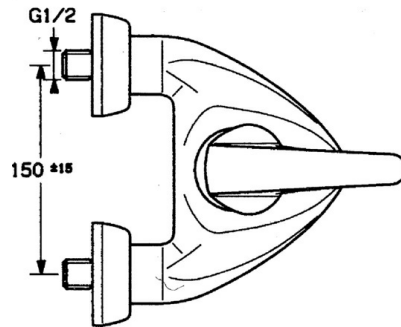

EAN: 4015474635777
static.hansa.com/0274210194

- Bath tub & Shower
- Single-lever
- Wall mounted
- Edelmessing
- Non-return valve(s)
- Silencer(s)

Technical data

Technical properties

Hot water supply	max. +80°C
Working pressure	0.5-10 bar
Backflow prevention (EN1717)	EB

Spare parts

SP02742101

	Name	Code
1.1	Screw, M5x8, SW2.5	59904755
1.2	Bushing	59904778
1.3	Plug, hot/cold	59906705
2	Covering cap Discontinued	59910582
2.2	Supply Discontinued	59910586
3	Eye screw, M50x1, SW45	59904775
4	Cartridge, 4.8 eco	59904601
4.1	Hot water limiter	59904759
5.1	Non-return valve	59905714
5.2	Thread nipple, G1/2xM18x1	59911384
5.3	Retaining ring, 23.9x15.2x2	59902689
6	Eccentric connector, G3/4xG1/2, DN15	59910254
6.1	Cover flange pair Discontinued	59911022
6.2	Silencer	59904792
7	Aerator, M28x1 Edelmessing Discontinued	59906687
7	Aerator, M28x1 C White Discontinued	59905683
7	Aerator, M28x1 C	59902088
7.1	Aerator, M22/M24	59905873
8	Diverter White Discontinued	59910804
8	Diverter	59910803
8.1	Sealing kit	59904791