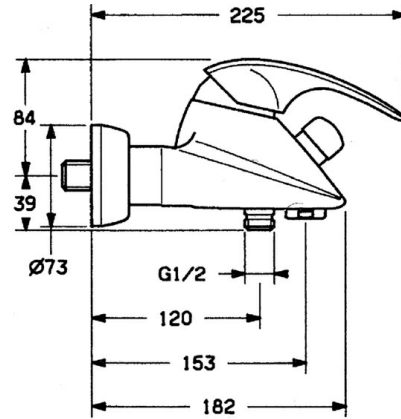

EAN: 4015474635777
static.hansa.com/0274210194

- Bath tub & Shower
- Single-lever
- Wall mounted
- Edelmessing
- Non-return valve(s)
- Silencer(s)

Technical data

Technical properties

Hot water supply	max. +80°C
Working pressure	0.5-10 bar
Backflow prevention (EN1717)	EB

Spare parts

SP02742101

	Name	Code
1.1	Screw, M5x8, SW2.5	59904755
1.2	Bushing	59904778
1.3	Plug, hot/cold	59906705
2	Covering cap Discontinued	59910582
2.2	Supply Discontinued	59910586
3	Eye screw, M50x1, SW45	59904775
4	Cartridge, 4.8 eco	59904601
4.1	Hot water limiter	59904759
5.1	Non-return valve	59905714
5.2	Thread nipple, G1/2xM18x1	59911384
5.3	Retaining ring, 23.9x15.2x2	59902689
6	Eccentric connector, G3/4xG1/2, DN15	59910254
6.1	Cover flange pair Discontinued	59911022
6.2	Silencer	59904792
7	Aerator, M28x1 Edelmessing Discontinued	59906687
7	Aerator, M28x1 C White Discontinued	59905683
7	Aerator, M28x1 C	59902088
7.1	Aerator, M22/M24	59905873
8	Diverter White Discontinued	59910804
8	Diverter	59910803
8.1	Sealing kit	59904791