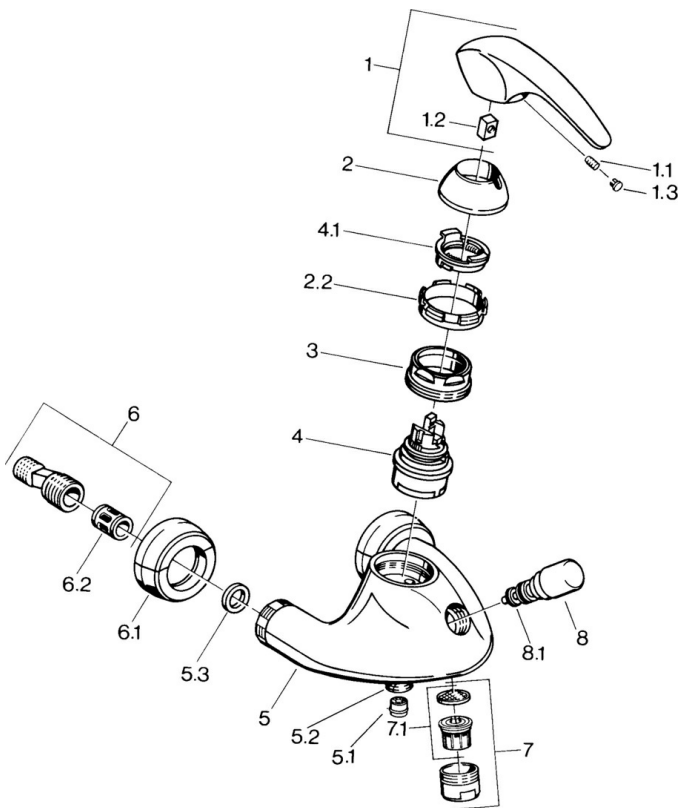

EAN: 4015474635777
static.hansa.com/0274210194

- Bath tub & Shower
- Single-lever
- Wall mounted
- Edelmessing
- Non-return valve(s)
- Silencer(s)

Technical data

Technical properties

Hot water supply	max. +80°C
Working pressure	0.5-10 bar
Backflow prevention (EN1717)	EB

Spare parts

SP02742101

	Name	Code
1.1	Screw, M5x8, SW2.5	59904755
1.2	Bushing	59904778
1.3	Plug, hot/cold	59906705
2	Covering cap Discontinued	59910582
2.2	Supply Discontinued	59910586
3	Eye screw, M50x1, SW45	59904775
4	Cartridge, 4.8 eco	59904601
4.1	Hot water limiter	59904759
5.1	Non-return valve	59905714
5.2	Thread nipple, G1/2xM18x1	59911384
5.3	Retaining ring, 23.9x15.2x2	59902689
6	Eccentric connector, G3/4xG1/2, DN15	59910254
6.1	Cover flange pair Discontinued	59911022
6.2	Silencer	59904792
7	Aerator, M28x1 Edelmessing Discontinued	59906687
7	Aerator, M28x1 C White Discontinued	59905683
7	Aerator, M28x1 C	59902088
7.1	Aerator, M22/M24	59905873
8	Diverter White Discontinued	59910804
8	Diverter	59910803
8.1	Sealing kit	59904791