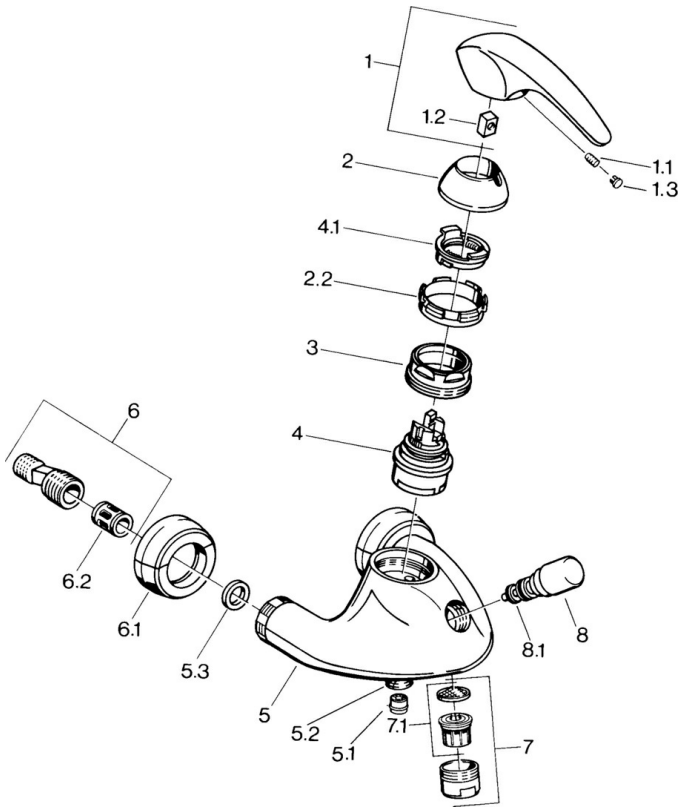

EAN: 4015474639027
static.hansa.com/0274210184

- Bathtub & Shower
- Single-lever
- Wall mounted
- Black
- Non-return valve(s)
- Silencer(s)

Technical data

Technical properties

Hot water supply	max. +80°C
Working pressure	0.5-10 bar
Backflow prevention (EN1717)	EB

Spare parts

SP02742101

	Name	Code
1.1	Screw, M5x8, SW2.5	59904755
1.2	Bushing	59904778
1.3	Plug, hot/cold	59906705
2	Covering cap Discontinued	59910582
2.2	Supply Discontinued	59910586
3	Eye screw, M50x1, SW45	59904775
4	Cartridge, 4.8 eco	59904601
4.1	Hot water limiter	59904759
5.1	Non-return valve	59905714
5.2	Thread nipple, G1/2xM18x1	59911384
5.3	Retaining ring, 23.9x15.2x2	59902689
6	Eccentric connector, G3/4xG1/2, DN15	59910254
6.1	Cover flange pair Discontinued	59911022
6.2	Silencer	59904792
7	Aerator, M28x1 Edelmessing Discontinued	59906687
7	Aerator, M28x1 C White Discontinued	59905683
7	Aerator, M28x1 C	59902088
7.1	Aerator, M22/M24	59905873
8	Diverter White Discontinued	59910804
8	Diverter	59910803
8.1	Sealing kit	59904791