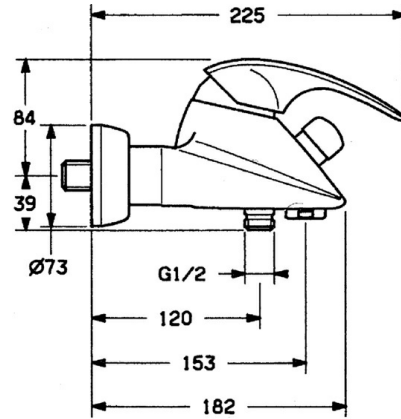

EAN: 4015474639027
static.hansa.com/0274210184

- Bathtub & Shower
- Single-lever
- Wall mounted
- Black
- Non-return valve(s)
- Silencer(s)

Technical data

Technical properties

Hot water supply	max. +80°C
Working pressure	0.5-10 bar
Backflow prevention (EN1717)	EB

Spare parts

SP02742101

	Name	Code
1.1	Screw, M5x8, SW2.5	59904755
1.2	Bushing	59904778
1.3	Plug, hot/cold	59906705
2	Covering cap Discontinued	59910582
2.2	Supply Discontinued	59910586
3	Eye screw, M50x1, SW45	59904775
4	Cartridge, 4.8 eco	59904601
4.1	Hot water limiter	59904759
5.1	Non-return valve	59905714
5.2	Thread nipple, G1/2xM18x1	59911384
5.3	Retaining ring, 23.9x15.2x2	59902689
6	Eccentric connector, G3/4xG1/2, DN15	59910254
6.1	Cover flange pair Discontinued	59911022
6.2	Silencer	59904792
7	Aerator, M28x1 Edelmessing Discontinued	59906687
7	Aerator, M28x1 C White Discontinued	59905683
7	Aerator, M28x1 C	59902088
7.1	Aerator, M22/M24	59905873
8	Diverter White Discontinued	59910804
8	Diverter	59910803
8.1	Sealing kit	59904791