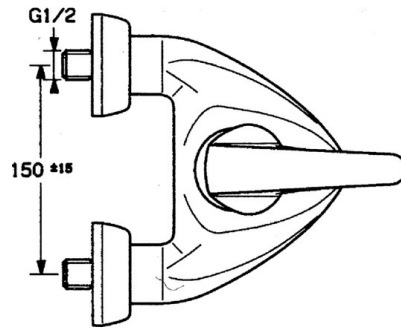

EAN: 4015474639027
static.hansa.com/0274210184

- Bathtub & Shower
- Single-lever
- Wall mounted
- Black
- Non-return valve(s)
- Silencer(s)

Technical data

Technical properties

Hot water supply	max. +80°C
Working pressure	0.5-10 bar
Backflow prevention (EN1717)	EB

Spare parts

SP02742101

	Name	Code
1.1	Screw, M5x8, SW2.5	59904755
1.2	Bushing	59904778
1.3	Plug, hot/cold	59906705
2	Covering cap Discontinued	59910582
2.2	Supply Discontinued	59910586
3	Eye screw, M50x1, SW45	59904775
4	Cartridge, 4.8 eco	59904601
4.1	Hot water limiter	59904759
5.1	Non-return valve	59905714
5.2	Thread nipple, G1/2xM18x1	59911384
5.3	Retaining ring, 23.9x15.2x2	59902689
6	Eccentric connector, G3/4xG1/2, DN15	59910254
6.1	Cover flange pair Discontinued	59911022
6.2	Silencer	59904792
7	Aerator, M28x1 Edelmessing Discontinued	59906687
7	Aerator, M28x1 C White Discontinued	59905683
7	Aerator, M28x1 C	59902088
7.1	Aerator, M22/M24	59905873
8	Diverter White Discontinued	59910804
8	Diverter	59910803
8.1	Sealing kit	59904791