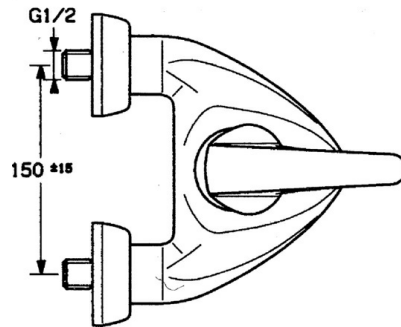

EAN: 4015474635760  
[static.hansa.com/0274210182](https://static.hansa.com/0274210182)

- Bath tub & Shower
- Single-lever
- Wall mounted
- White
- Non-return valve(s)
- Silencer(s)

## Technical data

### Technical properties

Hot water supply	max. +80°C
Working pressure	0.5-10 bar
Backflow prevention (EN1717)	EB

### SP02742101

	Name	Code
1.1	Screw, M5x8, SW2.5	59904755
1.2	Bushing	59904778
1.3	Plug, hot/cold	59906705
2	Covering cap Discontinued	59910582
2.2	Supply Discontinued	59910586
3	Eye screw, M50x1, SW45	59904775
4	Cartridge, 4.8 eco	59904601
4.1	Hot water limiter	59904759
5.1	Non-return valve	59905714
5.2	Thread nipple, G1/2xM18x1	59911384
5.3	Retaining ring, 23.9x15.2x2	59902689
6	Eccentric connector, G3/4xG1/2, DN15	59910254
6.1	Cover flange pair Discontinued	59911022
6.2	Silencer	59904792
7	Aerator, M28x1 Edelmessing Discontinued	59906687
7	Aerator, M28x1 C White Discontinued	59905683
7	Aerator, M28x1 C	59902088
7.1	Aerator, M22/M24	59905873
8	Diverter White Discontinued	59910804
8	Diverter	59910803
8.1	Sealing kit	59904791