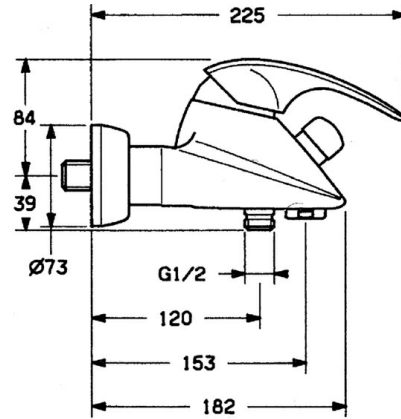

EAN: 4015474635760  
[static.hansa.com/0274210182](https://static.hansa.com/0274210182)

- Bath tub & Shower
- Single-lever
- Wall mounted
- White
- Non-return valve(s)
- Silencer(s)

## Technical data

### Technical properties

Hot water supply	max. +80°C
Working pressure	0.5-10 bar
Backflow prevention (EN1717)	EB

### SP02742101

	Name	Code
1.1	Screw, M5x8, SW2.5	59904755
1.2	Bushing	59904778
1.3	Plug, hot/cold	59906705
2	Covering cap Discontinued	59910582
2.2	Supply Discontinued	59910586
3	Eye screw, M50x1, SW45	59904775
4	Cartridge, 4.8 eco	59904601
4.1	Hot water limiter	59904759
5.1	Non-return valve	59905714
5.2	Thread nipple, G1/2xM18x1	59911384
5.3	Retaining ring, 23.9x15.2x2	59902689
6	Eccentric connector, G3/4xG1/2, DN15	59910254
6.1	Cover flange pair Discontinued	59911022
6.2	Silencer	59904792
7	Aerator, M28x1 Edelmessing Discontinued	59906687
7	Aerator, M28x1 C White Discontinued	59905683
7	Aerator, M28x1 C	59902088
7.1	Aerator, M22/M24	59905873
8	Diverter White Discontinued	59910804
8	Diverter	59910803
8.1	Sealing kit	59904791