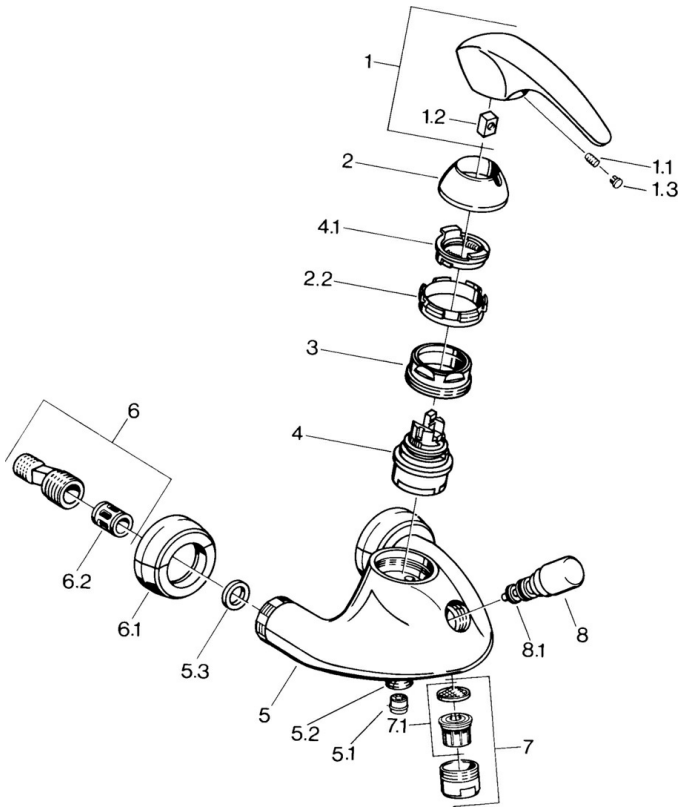

EAN: 4015474635760  
[static.hansa.com/0274210182](https://static.hansa.com/0274210182)

- Bath tub & Shower
- Single-lever
- Wall mounted
- White
- Non-return valve(s)
- Silencer(s)

### Technical properties

Hot water supply	max. +80°C
Working pressure	0.5-10 bar
Backflow prevention (EN1717)	EB

## Spare parts

### SP02742101

	Name	Code
1.1	Screw, M5x8, SW2.5	59904755
1.2	Bushing	59904778
1.3	Plug, hot/cold	59906705
2	Covering cap Discontinued	59910582
2.2	Supply Discontinued	59910586
3	Eye screw, M50x1, SW45	59904775
4	Cartridge, 4.8 eco	59904601
4.1	Hot water limiter	59904759
5.1	Non-return valve	59905714
5.2	Thread nipple, G1/2xM18x1	59911384
5.3	Retaining ring, 23.9x15.2x2	59902689
6	Eccentric connector, G3/4xG1/2, DN15	59910254
6.1	Cover flange pair Discontinued	59911022
6.2	Silencer	59904792
7	Aerator, M28x1 Edelmessing Discontinued	59906687
7	Aerator, M28x1 C White Discontinued	59905683
7	Aerator, M28x1 C	59902088
7.1	Aerator, M22/M24	59905873
8	Diverter White Discontinued	59910804
8	Diverter	59910803
8.1	Sealing kit	59904791