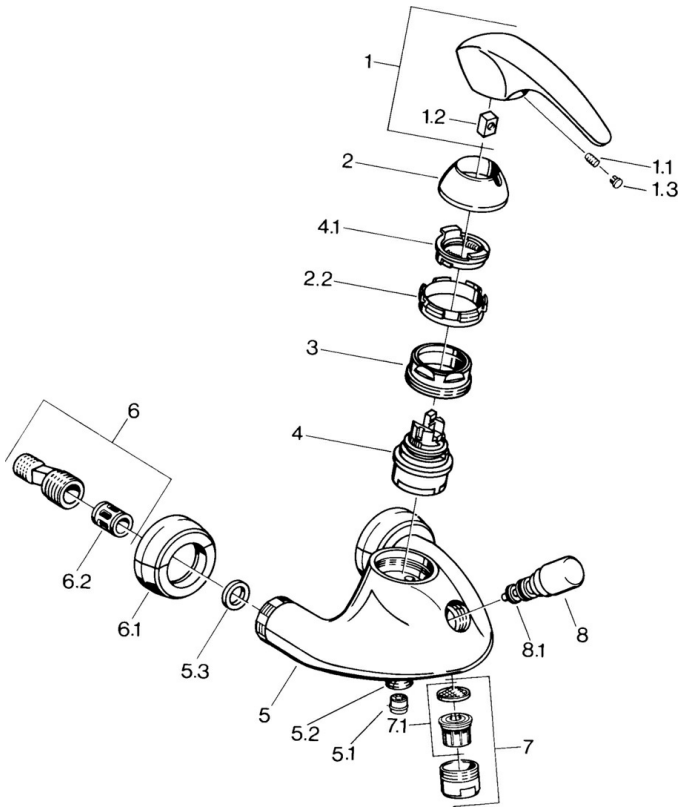

EAN: 4015474638891
static.hansa.com/0274210140

- Bathtub & Shower
- Single-lever
- Wall mounted
- Aranja
- Non-return valve(s)
- Silencer(s)

Technical data

Technical properties

Hot water supply	max. +80°C
Working pressure	0.5-10 bar
Backflow prevention (EN1717)	EB

Spare parts

SP02742101

	Name	Code
1.1	Screw, M5x8, SW2.5	59904755
1.2	Bushing	59904778
1.3	Plug, hot/cold	59906705
2	Covering cap Discontinued	59910582
2.2	Supply Discontinued	59910586
3	Eye screw, M50x1, SW45	59904775
4	Cartridge, 4.8 eco	59904601
4.1	Hot water limiter	59904759
5.1	Non-return valve	59905714
5.2	Thread nipple, G1/2xM18x1	59911384
5.3	Retaining ring, 23.9x15.2x2	59902689
6	Eccentric connector, G3/4xG1/2, DN15	59910254
6.1	Cover flange pair Discontinued	59911022
6.2	Silencer	59904792
7	Aerator, M28x1 Edelmessing Discontinued	59906687
7	Aerator, M28x1 C White Discontinued	59905683
7	Aerator, M28x1 C	59902088
7.1	Aerator, M22/M24	59905873
8	Diverter White Discontinued	59910804
8	Diverter	59910803
8.1	Sealing kit	59904791