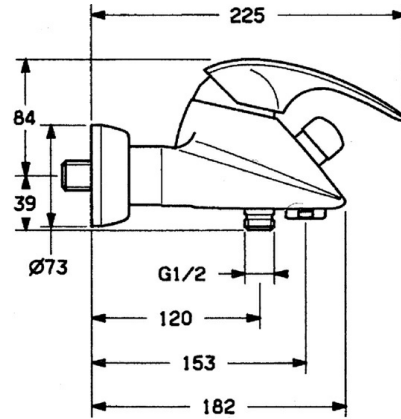

EAN: 4015474638891
static.hansa.com/0274210140

- Bathtub & Shower
- Single-lever
- Wall mounted
- Aranja
- Non-return valve(s)
- Silencer(s)

Technical data

Technical properties

Hot water supply	max. +80°C
Working pressure	0.5-10 bar
Backflow prevention (EN1717)	EB

Spare parts

SP02742101

	Name	Code
1.1	Screw, M5x8, SW2.5	59904755
1.2	Bushing	59904778
1.3	Plug, hot/cold	59906705
2	Covering cap Discontinued	59910582
2.2	Supply Discontinued	59910586
3	Eye screw, M50x1, SW45	59904775
4	Cartridge, 4.8 eco	59904601
4.1	Hot water limiter	59904759
5.1	Non-return valve	59905714
5.2	Thread nipple, G1/2xM18x1	59911384
5.3	Retaining ring, 23.9x15.2x2	59902689
6	Eccentric connector, G3/4xG1/2, DN15	59910254
6.1	Cover flange pair Discontinued	59911022
6.2	Silencer	59904792
7	Aerator, M28x1 Edelmessing Discontinued	59906687
7	Aerator, M28x1 C White Discontinued	59905683
7	Aerator, M28x1 C	59902088
7.1	Aerator, M22/M24	59905873
8	Diverter White Discontinued	59910804
8	Diverter	59910803
8.1	Sealing kit	59904791