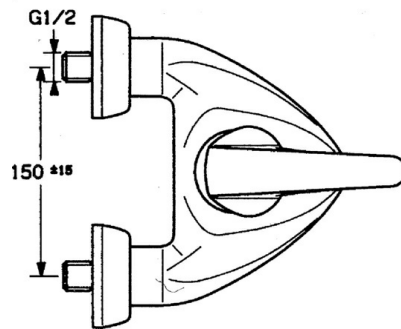

EAN: 4015474638891
static.hansa.com/0274210140

- Bathtub & Shower
- Single-lever
- Wall mounted
- Aranja
- Non-return valve(s)
- Silencer(s)

Technical data

Technical properties

Hot water supply	max. +80°C
Working pressure	0.5-10 bar
Backflow prevention (EN1717)	EB

Spare parts

SP02742101

	Name	Code
1.1	Screw, M5x8, SW2.5	59904755
1.2	Bushing	59904778
1.3	Plug, hot/cold	59906705
2	Covering cap Discontinued	59910582
2.2	Supply Discontinued	59910586
3	Eye screw, M50x1, SW45	59904775
4	Cartridge, 4.8 eco	59904601
4.1	Hot water limiter	59904759
5.1	Non-return valve	59905714
5.2	Thread nipple, G1/2xM18x1	59911384
5.3	Retaining ring, 23.9x15.2x2	59902689
6	Eccentric connector, G3/4xG1/2, DN15	59910254
6.1	Cover flange pair Discontinued	59911022
6.2	Silencer	59904792
7	Aerator, M28x1 Edelmessing Discontinued	59906687
7	Aerator, M28x1 C White Discontinued	59905683
7	Aerator, M28x1 C	59902088
7.1	Aerator, M22/M24	59905873
8	Diverter White Discontinued	59910804
8	Diverter	59910803
8.1	Sealing kit	59904791