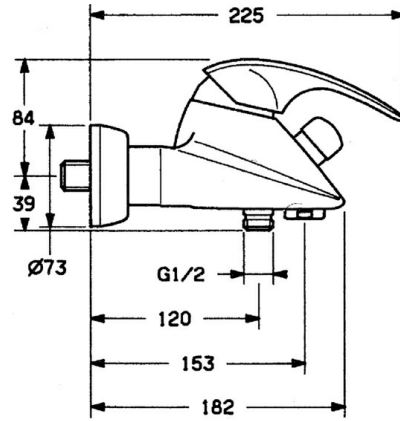

EAN: 4015474635739
static.hansa.com/02742101

- Bath tub & Shower
- Single-lever
- Wall mounted
- Chrome
- Non-return valve(s)
- Silencer(s)

Technical data

Technical properties

Hot water supply	max. +80°C
Working pressure	0.5-10 bar
Backflow prevention (EN1717)	EB

Spare parts

SP02742101

	Name	Code
1.1	Screw, M5x8, SW2.5	59904755
1.2	Bushing	59904778
1.3	Plug, hot/cold	59906705
2	Covering cap Discontinued	59910582
2.2	Supply Discontinued	59910586
3	Eye screw, M50x1, SW45	59904775
4	Cartridge, 4.8 eco	59904601
4.1	Hot water limiter	59904759
5.1	Non-return valve	59905714
5.2	Thread nipple, G1/2xM18x1	59911384
5.3	Retaining ring, 23.9x15.2x2	59902689
6	Eccentric connector, G3/4xG1/2, DN15	59910254
6.1	Cover flange pair Discontinued	59911022
6.2	Silencer	59904792
7	Aerator, M28x1 Edelmessing Discontinued	59906687
7	Aerator, M28x1 C White Discontinued	59905683
7	Aerator, M28x1 C	59902088
7.1	Aerator, M22/M24	59905873
8	Diverter White Discontinued	59910804
8	Diverter	59910803
8.1	Sealing kit	59904791