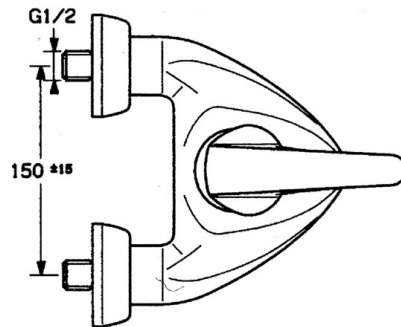

EAN: 4015474635739
static.hansa.com/02742101

- Bath tub & Shower
- Single-lever
- Wall mounted
- Chrome
- Non-return valve(s)
- Silencer(s)

Technical data

Technical properties

Hot water supply	max. +80°C
Working pressure	0.5-10 bar
Backflow prevention (EN1717)	EB

Spare parts

SP02742101

	Name	Code
1.1	Screw, M5x8, SW2.5	59904755
1.2	Bushing	59904778
1.3	Plug, hot/cold	59906705
2	Covering cap Discontinued	59910582
2.2	Supply Discontinued	59910586
3	Eye screw, M50x1, SW45	59904775
4	Cartridge, 4.8 eco	59904601
4.1	Hot water limiter	59904759
5.1	Non-return valve	59905714
5.2	Thread nipple, G1/2xM18x1	59911384
5.3	Retaining ring, 23.9x15.2x2	59902689
6	Eccentric connector, G3/4xG1/2, DN15	59910254
6.1	Cover flange pair Discontinued	59911022
6.2	Silencer	59904792
7	Aerator, M28x1 Edelmessing Discontinued	59906687
7	Aerator, M28x1 C White Discontinued	59905683
7	Aerator, M28x1 C	59902088
7.1	Aerator, M22/M24	59905873
8	Diverter White Discontinued	59910804
8	Diverter	59910803
8.1	Sealing kit	59904791