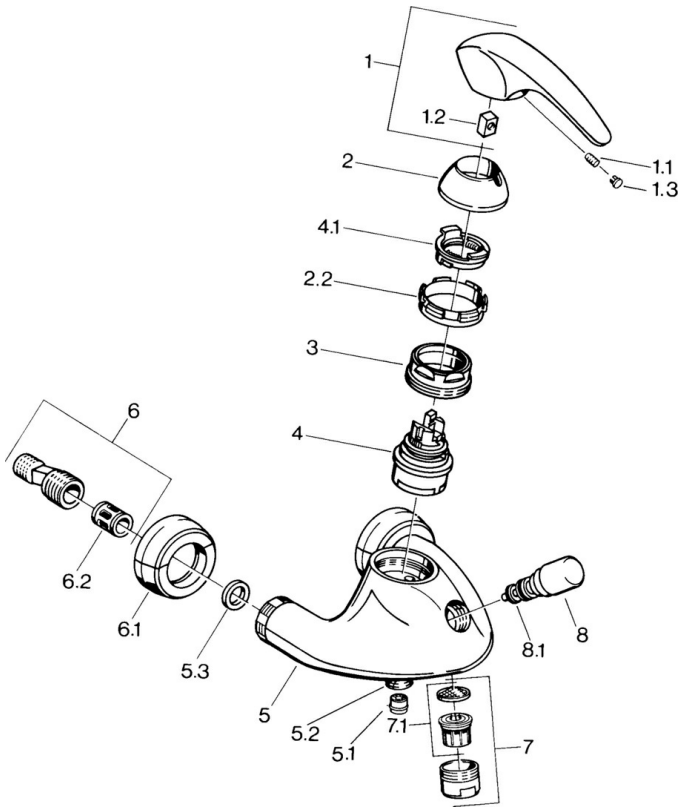

EAN: 4015474635739
static.hansa.com/02742101

- Bath tub & Shower
- Single-lever
- Wall mounted
- Chrome
- Non-return valve(s)
- Silencer(s)

Technical data

Technical properties

Hot water supply	max. +80°C
Working pressure	0.5-10 bar
Backflow prevention (EN1717)	EB

Spare parts

SP02742101

	Name	Code
1.1	Screw, M5x8, SW2.5	59904755
1.2	Bushing	59904778
1.3	Plug, hot/cold	59906705
2	Covering cap Discontinued	59910582
2.2	Supply Discontinued	59910586
3	Eye screw, M50x1, SW45	59904775
4	Cartridge, 4.8 eco	59904601
4.1	Hot water limiter	59904759
5.1	Non-return valve	59905714
5.2	Thread nipple, G1/2xM18x1	59911384
5.3	Retaining ring, 23.9x15.2x2	59902689
6	Eccentric connector, G3/4xG1/2, DN15	59910254
6.1	Cover flange pair Discontinued	59911022
6.2	Silencer	59904792
7	Aerator, M28x1 Edelmessing Discontinued	59906687
7	Aerator, M28x1 C White Discontinued	59905683
7	Aerator, M28x1 C	59902088
7.1	Aerator, M22/M24	59905873
8	Diverter White Discontinued	59910804
8	Diverter	59910803
8.1	Sealing kit	59904791