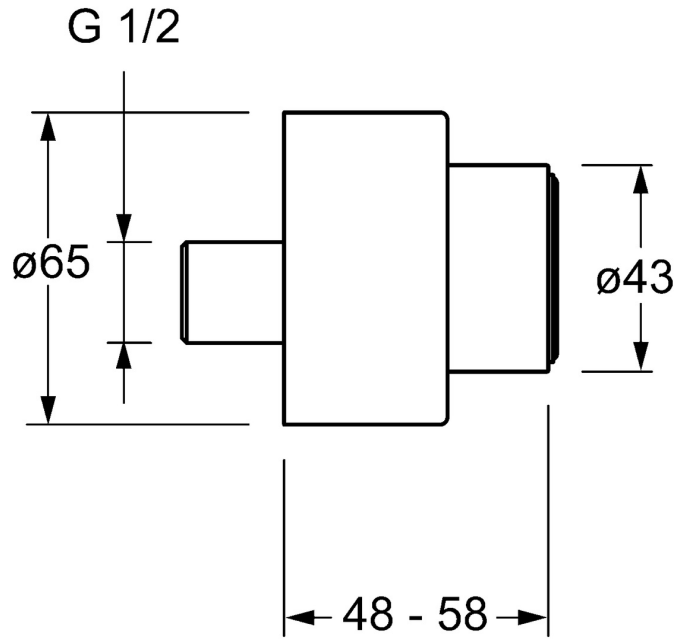

EAN: 4015474267398
static.hansa.com/02720200

- Health & Care, Accessories
- Chrome

- Eccentric coupling(s), with integrated shut-off valve(s), Cover plate triple sealed
- Cover flange and eccentric connection set Suitable for HANSAMEDIPRO Packing unit: 2 pieces Eccentric connection with shut-off Eccentric connection concealed, cover sealed 3 times Gasket

Technical data

Technical properties

Connection size	G1/2
Length / Height	48 - 58 mm