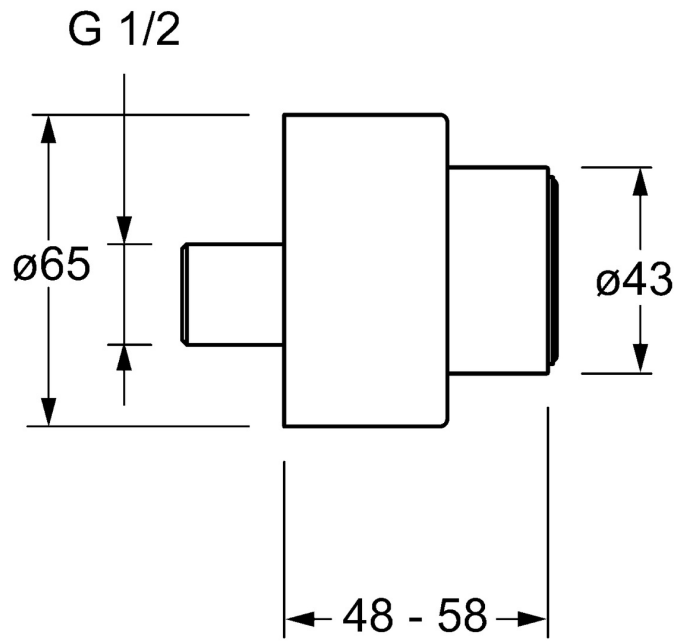

EAN: 4015474267381
static.hansa.com/02720000

- Accessories
- Chrome
- Eccentric coupling(s), Cover plate(s), Cover plate triple sealed

Technical data

Technical properties

Hot water supply	max. +80°C
Connection size	G1/2
Length / Height	48 - 58 mm