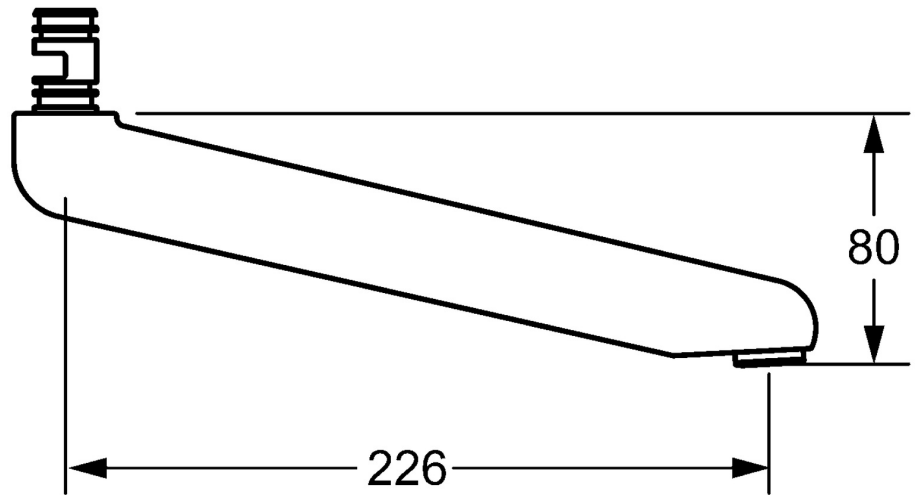

EAN: 4015474267343
static.hansa.com/02702000

- Health & Care, Accessories
- Chrome
- Swivel spout, Casted construction
- Laminar stream
- Surfaces in contact with drinking water contain less than 0.3% lead, Inner body made of DZR brass, Waterways without nickel coating

Technical data

Technical properties

Projection	226 mm
Material	Brass