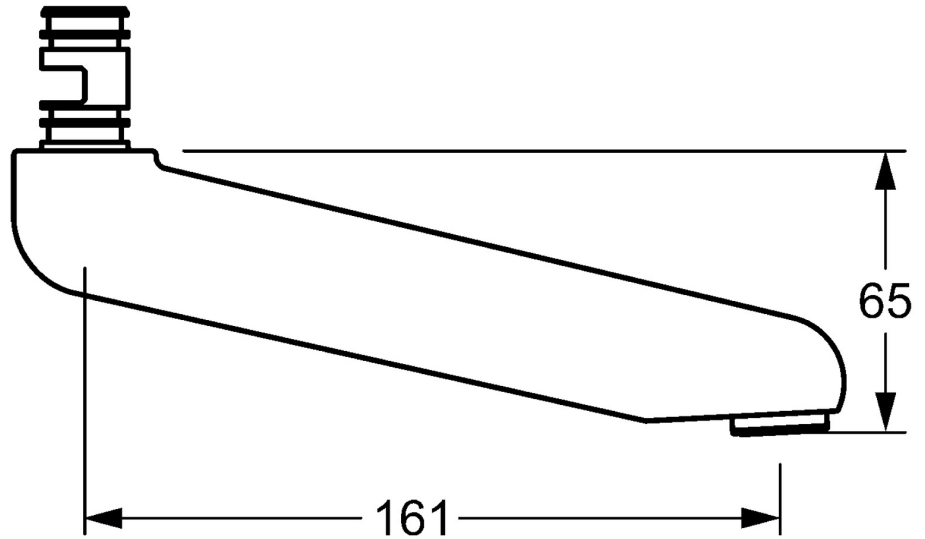

EAN: 4015474267336  
[static.hansa.com/02692000](https://static.hansa.com/02692000)

- Health & Care, Accessories
- Chrome
- Swivel spout, Casted construction
- Laminar stream
- Surfaces in contact with drinking water contain less than 0.3% lead, Inner body made of DZR brass, Waterways without nickel coating

## Technical data

### Technical properties

|            |        |
|------------|--------|
| Projection | 161 mm |
| Material   | Brass  |