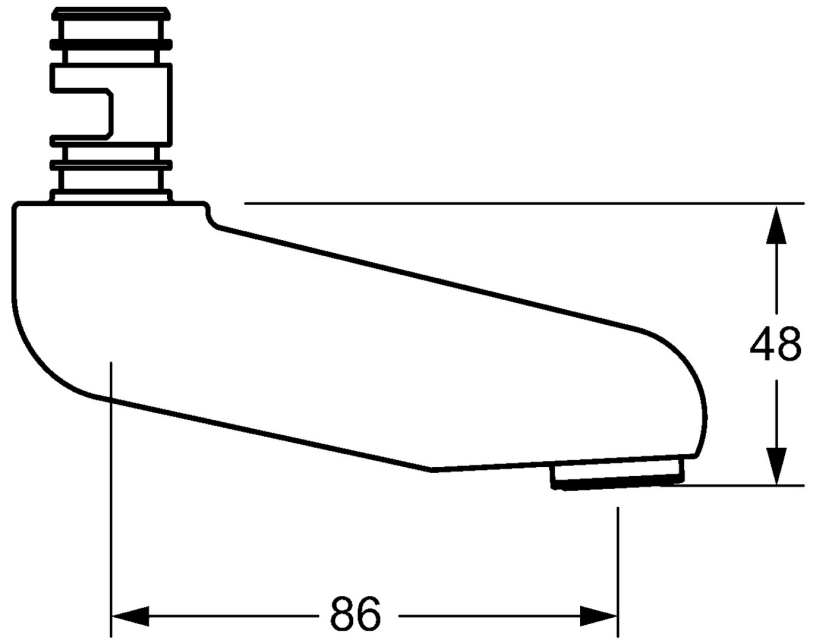

EAN: 4015474267329
static.hansa.com/02682000

- Health & Care, Accessories
- Chrome
- Swivel spout, Casted construction
- Laminar stream
- Surfaces in contact with drinking water contain less than 0.3% lead, Inner body made of DZR brass, Waterways without nickel coating

Technical data

Technical properties

Projection	86 mm
Material	Brass