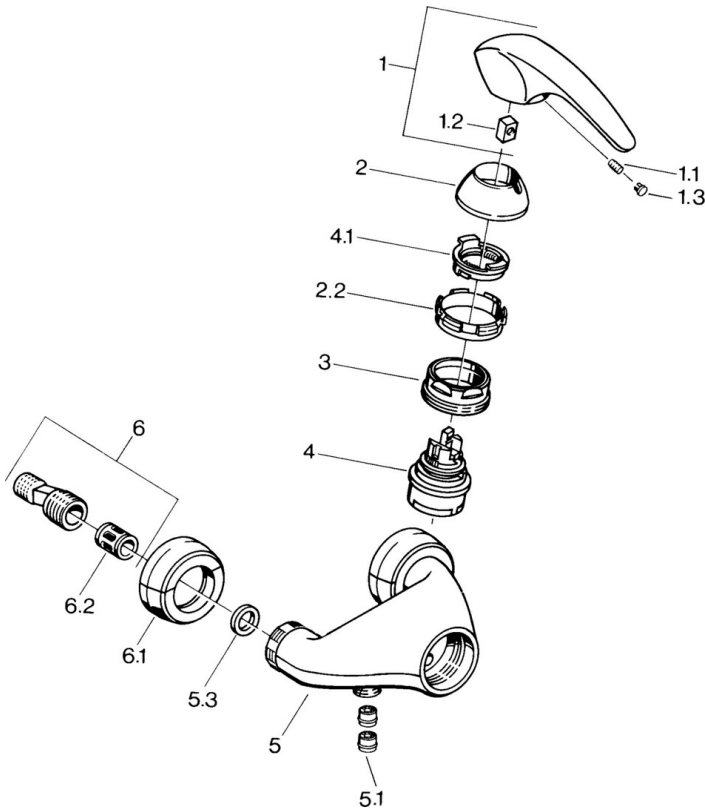

EAN: 4015474635333  
[static.hansa.com/0267010194](http://static.hansa.com/0267010194)

- Shower solutions
- Single-lever
- Wall mounted
- Edelmessing
- Non-return valve(s)
- Silencer(s)

### Technical properties

Hot water supply	max. +80°C
Working pressure	0.5-10 bar
Backflow prevention (EN1717)	EB

## Spare parts

### SP02670101

	Name	Code
1.1	Screw, M5x8, SW2.5	59904755
1.2	Bushing	59904778
1.3	Plug, hot/cold	59906705
2	Covering cap Discontinued	59910582
2.2	Supply Discontinued	59910586
3	Eye screw, M50x1, SW45	59904775
4	Cartridge, 4.8 eco	59904601
4.1	Hot water limiter	59904759
5.1	Non-return valve	59905714
6	Eccentric connector, G3/4xG1/2, DN15	59910254
6.1	Cover flange pair Discontinued	59911022
6.2	Silencer	59904792