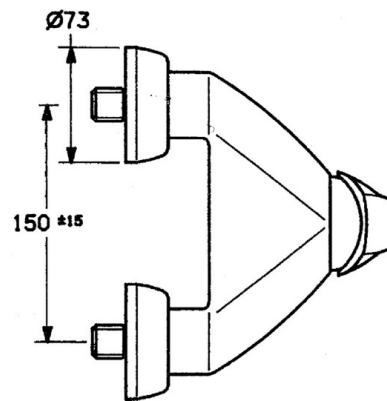

EAN: 4015474635333  
[static.hansa.com/0267010194](http://static.hansa.com/0267010194)

- Shower solutions
- Single-lever
- Wall mounted
- Edelmessing
- Non-return valve(s)
- Silencer(s)

## Technical data

### Technical properties

Hot water supply	max. +80°C
Working pressure	0.5-10 bar
Backflow prevention (EN1717)	EB

### SP02670101

	Name	Code
1.1	Screw, M5x8, SW2.5	59904755
1.2	Bushing	59904778
1.3	Plug, hot/cold	59906705
2	Covering cap Discontinued	59910582
2.2	Supply Discontinued	59910586
3	Eye screw, M50x1, SW45	59904775
4	Cartridge, 4.8 eco	59904601
4.1	Hot water limiter	59904759
5.1	Non-return valve	59905714
6	Eccentric connector, G3/4xG1/2, DN15	59910254
6.1	Cover flange pair Discontinued	59911022
6.2	Silencer	59904792