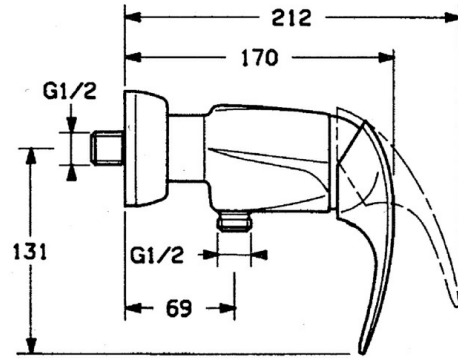

EAN: 4015474635333  
[static.hansa.com/0267010194](http://static.hansa.com/0267010194)

- Shower solutions
- Single-lever
- Wall mounted
- Edelmessing
- Non-return valve(s)
- Silencer(s)

## Technical data

### Technical properties

Hot water supply	max. +80°C
Working pressure	0.5-10 bar
Backflow prevention (EN1717)	EB

### SP02670101

	Name	Code
1.1	Screw, M5x8, SW2.5	59904755
1.2	Bushing	59904778
1.3	Plug, hot/cold	59906705
2	Covering cap Discontinued	59910582
2.2	Supply Discontinued	59910586
3	Eye screw, M50x1, SW45	59904775
4	Cartridge, 4.8 eco	59904601
4.1	Hot water limiter	59904759
5.1	Non-return valve	59905714
6	Eccentric connector, G3/4xG1/2, DN15	59910254
6.1	Cover flange pair Discontinued	59911022
6.2	Silencer	59904792