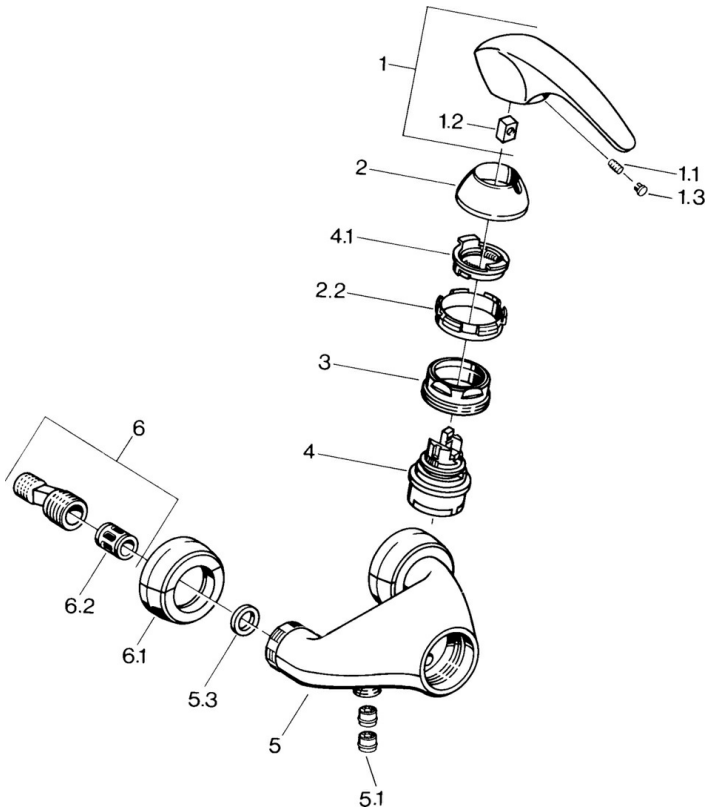

EAN: 4015474639003
static.hansa.com/0267010184

- Shower solutions
- Single-lever
- Wall mounted
- Black
- Non-return valve(s)
- Silencer(s)

Technical data

Technical properties

Hot water supply	max. +80°C
Working pressure	0.5-10 bar
Backflow prevention (EN1717)	EB

Spare parts

SP02670101

	Name	Code
1.1	Screw, M5x8, SW2.5	59904755
1.2	Bushing	59904778
1.3	Plug, hot/cold	59906705
2	Covering cap Discontinued	59910582
2.2	Supply Discontinued	59910586
3	Eye screw, M50x1, SW45	59904775
4	Cartridge, 4.8 eco	59904601
4.1	Hot water limiter	59904759
5.1	Non-return valve	59905714
6	Eccentric connector, G3/4xG1/2, DN15	59910254
6.1	Cover flange pair Discontinued	59911022
6.2	Silencer	59904792