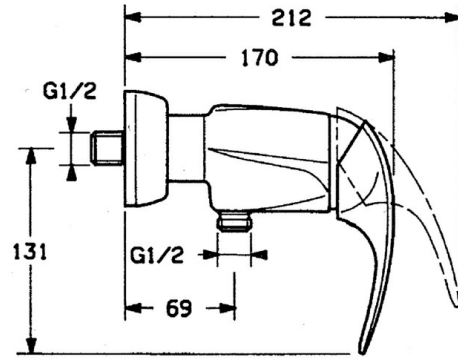

EAN: 4015474639003
static.hansa.com/0267010184

- Shower solutions
- Single-lever
- Wall mounted
- Black
- Non-return valve(s)
- Silencer(s)

Technical data

Technical properties

Hot water supply	max. +80°C
Working pressure	0.5-10 bar
Backflow prevention (EN1717)	EB

Spare parts

SP02670101

	Name	Code
1.1	Screw, M5x8, SW2.5	59904755
1.2	Bushing	59904778
1.3	Plug, hot/cold	59906705
2	Covering cap Discontinued	59910582
2.2	Supply Discontinued	59910586
3	Eye screw, M50x1, SW45	59904775
4	Cartridge, 4.8 eco	59904601
4.1	Hot water limiter	59904759
5.1	Non-return valve	59905714
6	Eccentric connector, G3/4xG1/2, DN15	59910254
6.1	Cover flange pair Discontinued	59911022
6.2	Silencer	59904792