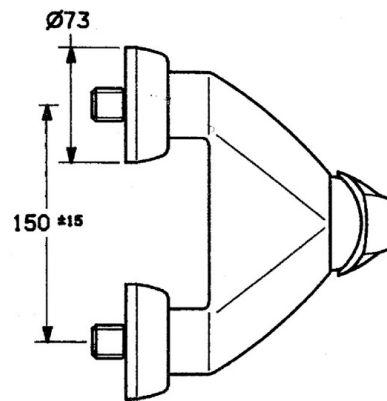

EAN: 4015474639003
static.hansa.com/0267010184

- Shower solutions
- Single-lever
- Wall mounted
- Black
- Non-return valve(s)
- Silencer(s)

Technical data

Technical properties

Hot water supply	max. +80°C
Working pressure	0.5-10 bar
Backflow prevention (EN1717)	EB

Spare parts

SP02670101

	Name	Code
1.1	Screw, M5x8, SW2.5	59904755
1.2	Bushing	59904778
1.3	Plug, hot/cold	59906705
2	Covering cap Discontinued	59910582
2.2	Supply Discontinued	59910586
3	Eye screw, M50x1, SW45	59904775
4	Cartridge, 4.8 eco	59904601
4.1	Hot water limiter	59904759
5.1	Non-return valve	59905714
6	Eccentric connector, G3/4xG1/2, DN15	59910254
6.1	Cover flange pair Discontinued	59911022
6.2	Silencer	59904792