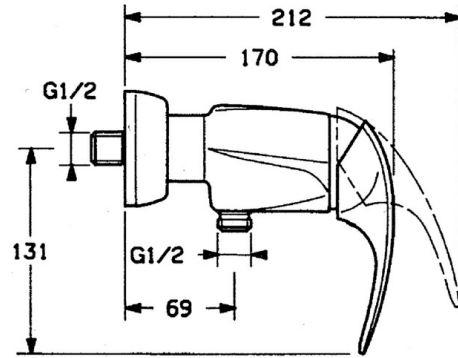

EAN: 4015474635326
static.hansa.com/0267010182

- Shower solutions
- Single-lever
- Wall mounted
- White
- Non-return valve(s)
- Silencer(s)

Technical data

Technical properties

Hot water supply	max. +80°C
Working pressure	0.5-10 bar
Backflow prevention (EN1717)	EB

Spare parts

SP02670101

	Name	Code
1.1	Screw, M5x8, SW2.5	59904755
1.2	Bushing	59904778
1.3	Plug, hot/cold	59906705
2	Covering cap Discontinued	59910582
2.2	Supply Discontinued	59910586
3	Eye screw, M50x1, SW45	59904775
4	Cartridge, 4.8 eco	59904601
4.1	Hot water limiter	59904759
5.1	Non-return valve	59905714
6	Eccentric connector, G3/4xG1/2, DN15	59910254
6.1	Cover flange pair Discontinued	59911022
6.2	Silencer	59904792