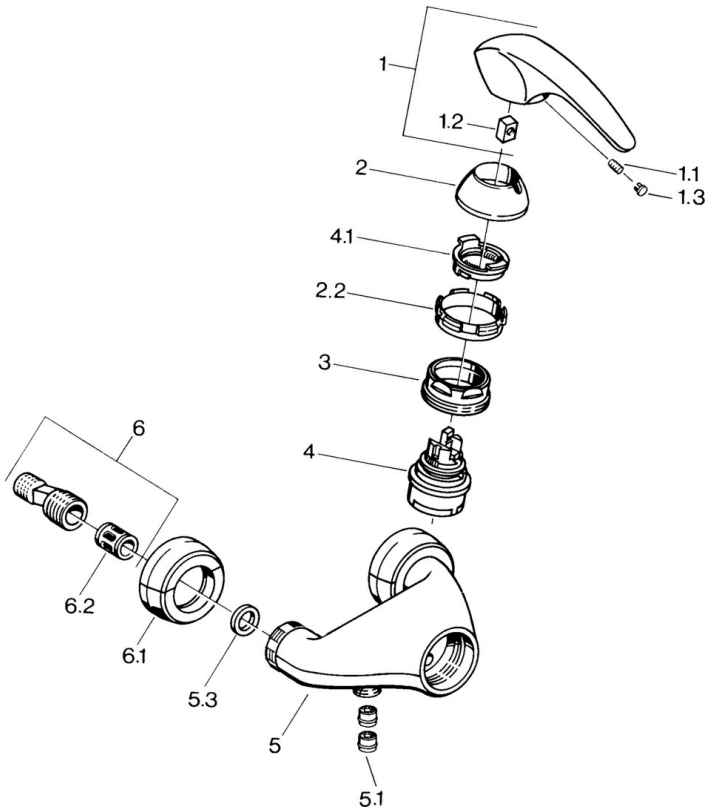

EAN: 4015474635326
static.hansa.com/0267010182

- Shower solutions
- Single-lever
- Wall mounted
- White
- Non-return valve(s)
- Silencer(s)

Technical data

Technical properties

Hot water supply	max. +80°C
Working pressure	0.5-10 bar
Backflow prevention (EN1717)	EB

Spare parts

SP02670101

	Name	Code
1.1	Screw, M5x8, SW2.5	59904755
1.2	Bushing	59904778
1.3	Plug, hot/cold	59906705
2	Covering cap Discontinued	59910582
2.2	Supply Discontinued	59910586
3	Eye screw, M50x1, SW45	59904775
4	Cartridge, 4.8 eco	59904601
4.1	Hot water limiter	59904759
5.1	Non-return valve	59905714
6	Eccentric connector, G3/4xG1/2, DN15	59910254
6.1	Cover flange pair Discontinued	59911022
6.2	Silencer	59904792