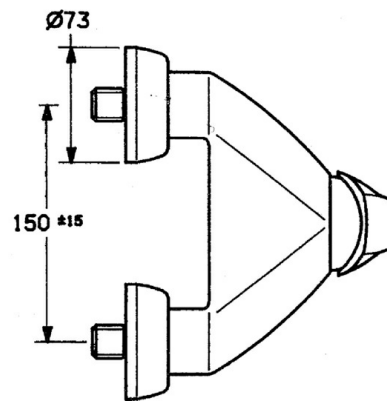

EAN: 4015474635326
static.hansa.com/0267010182

- Shower solutions
- Single-lever
- Wall mounted
- White
- Non-return valve(s)
- Silencer(s)

Technical data

Technical properties

Hot water supply	max. +80°C
Working pressure	0.5-10 bar
Backflow prevention (EN1717)	EB

Spare parts

SP02670101

	Name	Code
1.1	Screw, M5x8, SW2.5	59904755
1.2	Bushing	59904778
1.3	Plug, hot/cold	59906705
2	Covering cap Discontinued	59910582
2.2	Supply Discontinued	59910586
3	Eye screw, M50x1, SW45	59904775
4	Cartridge, 4.8 eco	59904601
4.1	Hot water limiter	59904759
5.1	Non-return valve	59905714
6	Eccentric connector, G3/4xG1/2, DN15	59910254
6.1	Cover flange pair Discontinued	59911022
6.2	Silencer	59904792