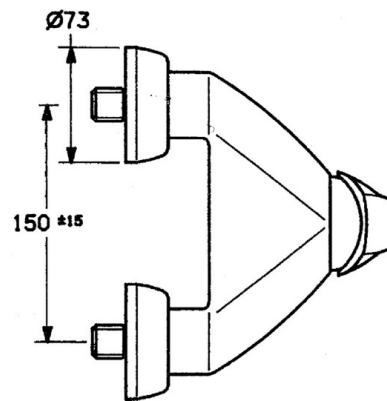

EAN: 4015474638884
static.hansa.com/0267010140

- Shower solutions
- Single-lever
- Wall mounted
- Aranja
- Non-return valve(s)
- Silencer(s)

Technical data

Technical properties

Hot water supply	max. +80°C
Working pressure	0.5-10 bar
Backflow prevention (EN1717)	EB

Spare parts

SP02670101

	Name	Code
1.1	Screw, M5x8, SW2.5	59904755
1.2	Bushing	59904778
1.3	Plug, hot/cold	59906705
2	Covering cap Discontinued	59910582
2.2	Supply Discontinued	59910586
3	Eye screw, M50x1, SW45	59904775
4	Cartridge, 4.8 eco	59904601
4.1	Hot water limiter	59904759
5.1	Non-return valve	59905714
6	Eccentric connector, G3/4xG1/2, DN15	59910254
6.1	Cover flange pair Discontinued	59911022
6.2	Silencer	59904792