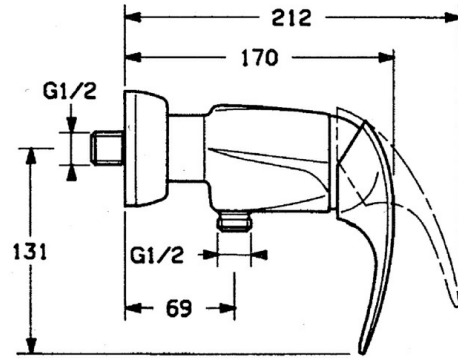

EAN: 4015474638884
static.hansa.com/0267010140

- Shower solutions
- Single-lever
- Wall mounted
- Aranja
- Non-return valve(s)
- Silencer(s)

Technical data

Technical properties

Hot water supply	max. +80°C
Working pressure	0.5-10 bar
Backflow prevention (EN1717)	EB

Spare parts

SP02670101

	Name	Code
1.1	Screw, M5x8, SW2.5	59904755
1.2	Bushing	59904778
1.3	Plug, hot/cold	59906705
2	Covering cap Discontinued	59910582
2.2	Supply Discontinued	59910586
3	Eye screw, M50x1, SW45	59904775
4	Cartridge, 4.8 eco	59904601
4.1	Hot water limiter	59904759
5.1	Non-return valve	59905714
6	Eccentric connector, G3/4xG1/2, DN15	59910254
6.1	Cover flange pair Discontinued	59911022
6.2	Silencer	59904792