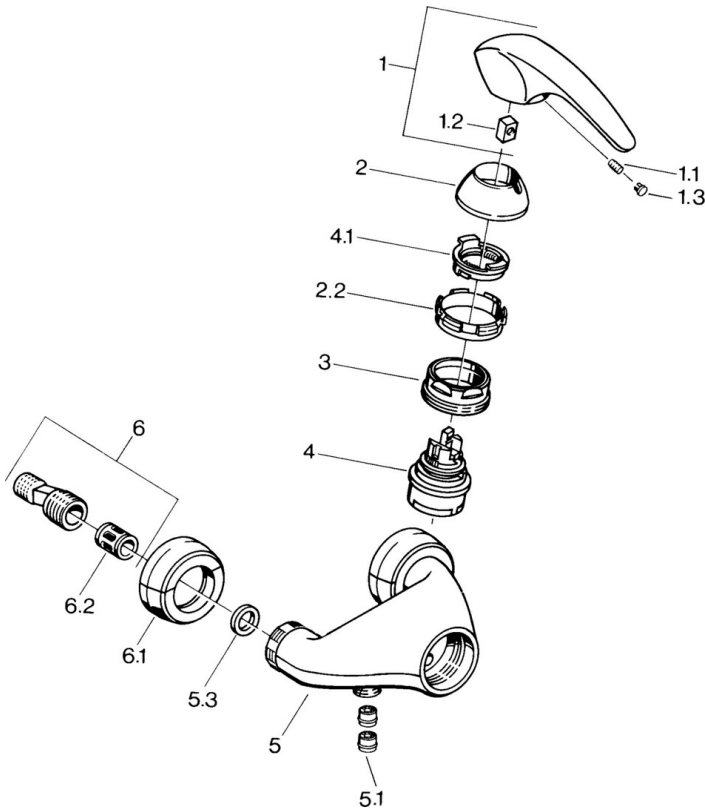

EAN: 4015474638884
static.hansa.com/0267010140

- Shower solutions
- Single-lever
- Wall mounted
- Aranja
- Non-return valve(s)
- Silencer(s)

Technical data

Technical properties

Hot water supply	max. +80°C
Working pressure	0.5-10 bar
Backflow prevention (EN1717)	EB

Spare parts

SP02670101

	Name	Code
1.1	Screw, M5x8, SW2.5	59904755
1.2	Bushing	59904778
1.3	Plug, hot/cold	59906705
2	Covering cap Discontinued	59910582
2.2	Supply Discontinued	59910586
3	Eye screw, M50x1, SW45	59904775
4	Cartridge, 4.8 eco	59904601
4.1	Hot water limiter	59904759
5.1	Non-return valve	59905714
6	Eccentric connector, G3/4xG1/2, DN15	59910254
6.1	Cover flange pair Discontinued	59911022
6.2	Silencer	59904792