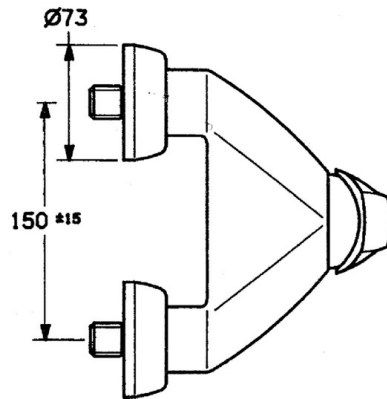

EAN: 4015474635302
static.hansa.com/02670101

- Shower solutions
- Single-lever
- Wall mounted
- Chrome
- Non-return valve(s)
- Silencer(s)

Technical data

Technical properties

Hot water supply	max. +80°C
Working pressure	0.5-10 bar
Backflow prevention (EN1717)	EB

Spare parts

SP02670101

	Name	Code
1.1	Screw, M5x8, SW2.5	59904755
1.2	Bushing	59904778
1.3	Plug, hot/cold	59906705
2	Covering cap Discontinued	59910582
2.2	Supply Discontinued	59910586
3	Eye screw, M50x1, SW45	59904775
4	Cartridge, 4.8 eco	59904601
4.1	Hot water limiter	59904759
5.1	Non-return valve	59905714
6	Eccentric connector, G3/4xG1/2, DN15	59910254
6.1	Cover flange pair Discontinued	59911022
6.2	Silencer	59904792