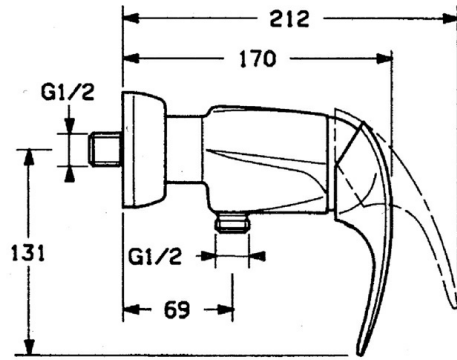

EAN: 4015474635302
static.hansa.com/02670101

- Shower solutions
- Single-lever
- Wall mounted
- Chrome
- Non-return valve(s)
- Silencer(s)

Technical data

Technical properties

Hot water supply	max. +80°C
Working pressure	0.5-10 bar
Backflow prevention (EN1717)	EB

Spare parts

SP02670101

	Name	Code
1.1	Screw, M5x8, SW2.5	59904755
1.2	Bushing	59904778
1.3	Plug, hot/cold	59906705
2	Covering cap Discontinued	59910582
2.2	Supply Discontinued	59910586
3	Eye screw, M50x1, SW45	59904775
4	Cartridge, 4.8 eco	59904601
4.1	Hot water limiter	59904759
5.1	Non-return valve	59905714
6	Eccentric connector, G3/4xG1/2, DN15	59910254
6.1	Cover flange pair Discontinued	59911022
6.2	Silencer	59904792