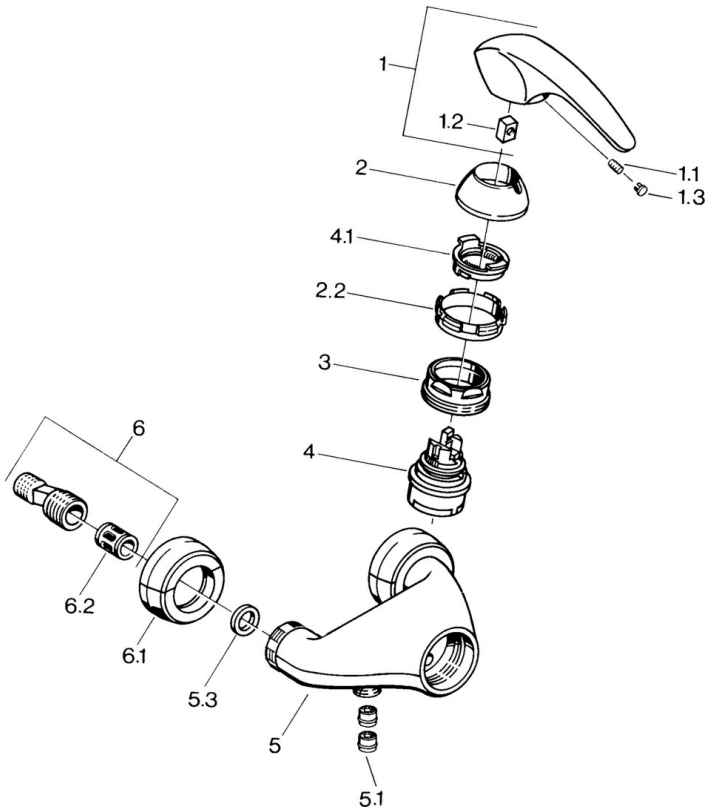

EAN: 4015474635302
static.hansa.com/02670101

- Shower solutions
- Single-lever
- Wall mounted
- Chrome
- Non-return valve(s)
- Silencer(s)

Technical data

Technical properties

Hot water supply	max. +80°C
Working pressure	0.5-10 bar
Backflow prevention (EN1717)	EB

Spare parts

SP02670101

	Name	Code
1.1	Screw, M5x8, SW2.5	59904755
1.2	Bushing	59904778
1.3	Plug, hot/cold	59906705
2	Covering cap Discontinued	59910582
2.2	Supply Discontinued	59910586
3	Eye screw, M50x1, SW45	59904775
4	Cartridge, 4.8 eco	59904601
4.1	Hot water limiter	59904759
5.1	Non-return valve	59905714
6	Eccentric connector, G3/4xG1/2, DN15	59910254
6.1	Cover flange pair Discontinued	59911022
6.2	Silencer	59904792