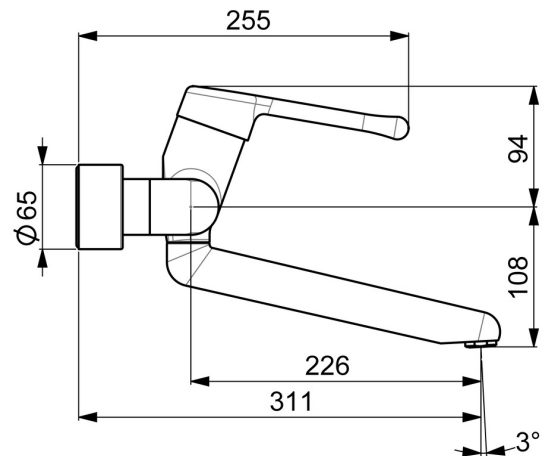

EAN: 4015474267282  
[static.hansa.com/02572206](http://static.hansa.com/02572206)

- Health & Care
- Single-lever
- Wall mounted
- Chrome
- Swivel spout, Lockable in the middle position
- Laminar stream
- Long shape, Hot/Cold symbols, Single operating lever/handle
- Limitation option for maximum temperature and flow-rate, Adjustable hot water stop (included, retrofittable)
- $\varnothing$  48 mm ceramic cartridge for flow and temperature control
- Eccentric coupling(s), Cover plate(s), with integrated shut-off valve(s), Cover plate triple sealed
- Inner body made of DZR brass, Surfaces in contact with drinking water contain less than 0.3% lead, Waterways without nickel coating

### Technical properties

DN-size (nominal dimension) **DN15**  
 Hot water supply **max. +80°C**  
 Working pressure **0.5-10 bar**  
 Installation width **150 ± 10 mm**  
 Projection **311 mm**  
 Backflow prevention (EN1717) **AA**  
 Material **Brass**

### SP02552206

	Name	Code
1	Long lever, L=143	02450006
1.1	Screw, M5x8, SW2.5	59904755
1.2	Bushing	59904778
2	Covering cap	59914069
3	Tightening nut, M50x1, SW45	59914070
3.1	O-ring, d 46x2	59912470
4	Cartridge, 4.8 Classic	59911437
4.1	Hot water limiter	59904759
5.1	Fixing screw, M6x12, AF2.5	59904804
8.1	O-ring, d 15x2.5	59910423
8.2	Screw, M6x10, 2,5	59911435
8.2	Limiter	59910421
8.3	Limiter	59910422
8.4	Maintenance set	59912230
9	Spout, L=161	02692000
9	Spout, L=226	02702000
11	Aerator, M24x1 STD PL HC A Laminar (2013-)	59914054
12	Connection nut, G3/4, AF30	59902230
12.1	Connector	59913400
12.2	Retaining ring, 23.9x15.2x2	59902689
14	Cover flange pair	02720200
N.I.	Key, SW45/SW50	59905190
N.I.	Emptying valve	59912483