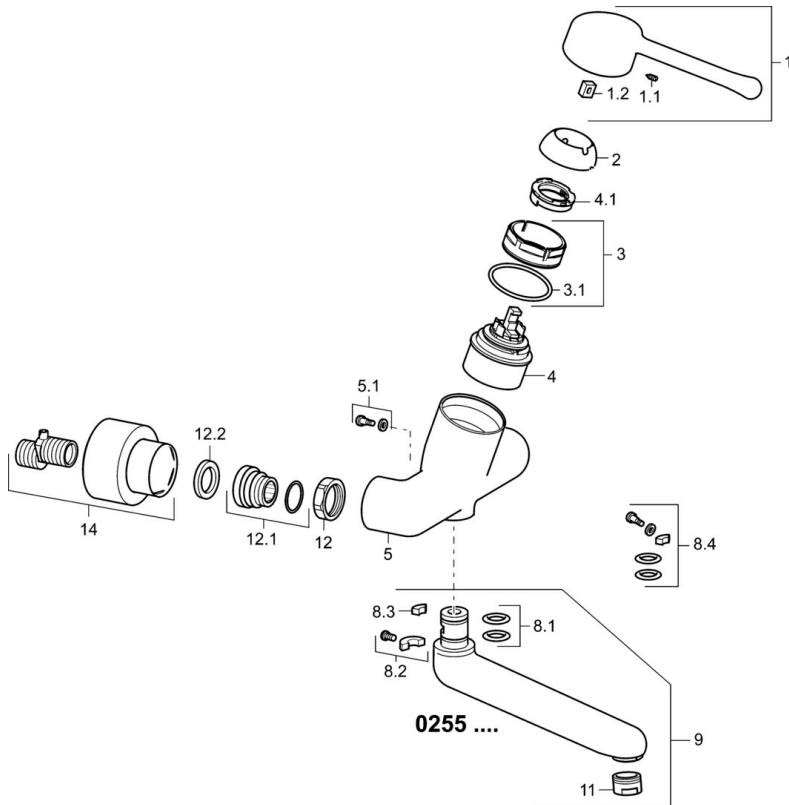

EAN: 4015474267282  
[static.hansa.com/02572206](http://static.hansa.com/02572206)

- Health & Care
- Single-lever
- Wall mounted
- Chrome
- Swivel spout, Lockable in the middle position
- Laminar stream
- Long shape, Hot/Cold symbols, Single operating lever/handle
- Limitation option for maximum temperature and flow-rate, Adjustable hot water stop (included, retrofittable)
- $\varnothing$  48 mm ceramic cartridge for flow and temperature control
- Eccentric coupling(s), Cover plate(s), with integrated shut-off valve(s), Cover plate triple sealed
- Inner body made of DZR brass, Surfaces in contact with drinking water contain less than 0.3% lead, Waterways without nickel coating

### Technical properties

DN-size (nominal dimension) **DN15**  
 Hot water supply **max. +80°C**  
 Working pressure **0.5-10 bar**  
 Installation width **150 ± 10 mm**  
 Projection **311 mm**  
 Backflow prevention (EN1717) **AA**  
 Material **Brass**

## Spare parts

### SP02552206

	Name	Code
1	Long lever, L=143	02450006
1.1	Screw, M5x8, SW2.5	59904755
1.2	Bushing	59904778
2	Covering cap	59914069
3	Tightening nut, M50x1, SW45	59914070
3.1	O-ring, d 46x2	59912470
4	Cartridge, 4.8 Classic	59911437
4.1	Hot water limiter	59904759
5.1	Fixing screw, M6x12, AF2.5	59904804
8.1	O-ring, d 15x2.5	59910423
8.2	Screw, M6x10, 2,5	59911435
8.2	Limiter	59910421
8.3	Limiter	59910422
8.4	Maintenance set	59912230
9	Spout, L=161	02692000
9	Spout, L=226	02702000
11	Aerator, M24x1 STD PL HC A Laminar (2013-)	59914054
12	Connection nut, G3/4, AF30	59902230
12.1	Connector	59913400
12.2	Retaining ring, 23.9x15.2x2	59902689
14	Cover flange pair	02720200
N.I.	Key, SW45/SW50	59905190
N.I.	Emptying valve	59912483