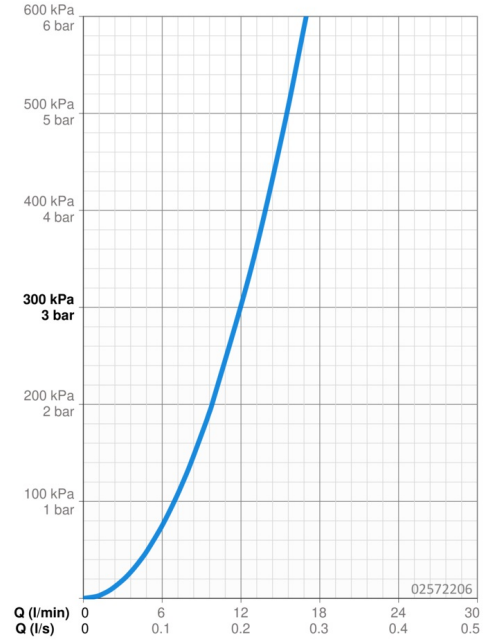

Technical data

Flow properties

Flow-rate at 3 bar **12.0 l/min**

Technical properties

DN-size (nominal dimension) **DN15**
Hot water supply **max. +80°C**
Working pressure **0.5-10 bar**
Installation width **150 ± 10 mm**
Projection **311 mm**
Backflow prevention (EN1717) **AA**
Material **Brass**

Regulations

EN standard **EN 817**
Noise class **I (ISO 3822)**

Approvals and Declarations

DVGW **NW-6506CR0028**
ABP **PA-IX 29893/IA**
Declaration of conformity **DoC**