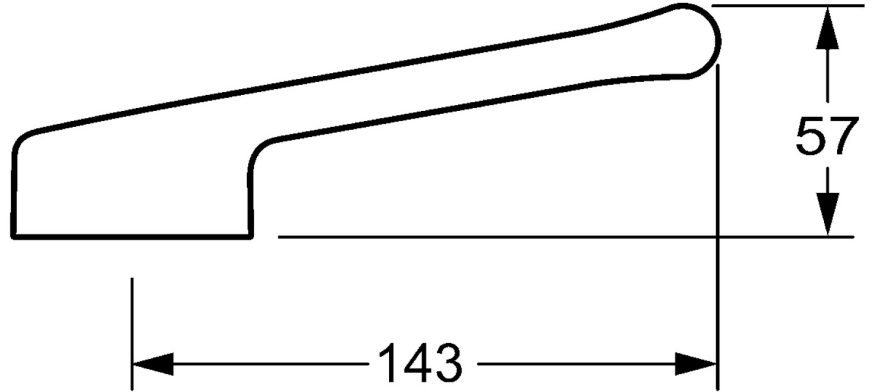

EAN: 4015474265516
static.hansa.com/02450006

- Health & Care, Accessories
- Chrome
- Long shape, Hot/Cold symbols

Technical data

Technical properties

Length / Height

143 mm