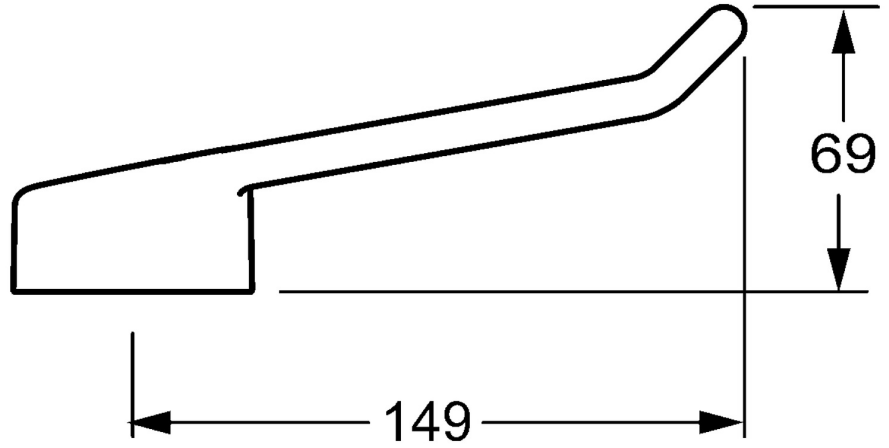

EAN: 4015474265509  
[static.hansa.com/02440005](https://static.hansa.com/02440005)

- Health & Care, Accessories
- Chrome
- Long shape, Hot/Cold symbols, Loop shape

## Technical data

### Technical properties

Length / Height **149 mm**