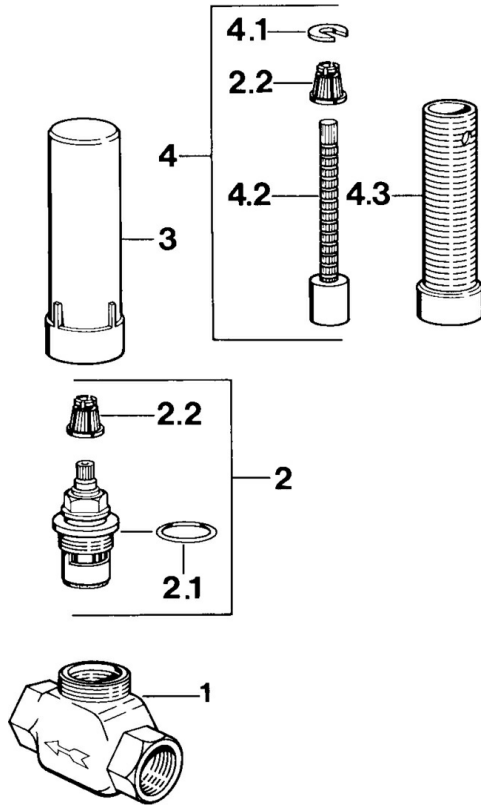

### Technical data

#### Technical properties

Hot water supply	max. +80°C
Working pressure	1-10 bar

## Spare parts

### SP02250100

	Name	Code
2	Headpart, G3/4, 180°	59910383
2.1	O-ring, 23x1.78	59910693
2.2	Adapter White	59910235
3	Protective cap	59910667
4	Raising kit, 80 mm	59910424
4.1	Ring	59910694
4.2	Inside spindle	59910379
4.3	Threaded sleeve, M24x1.5	59910100