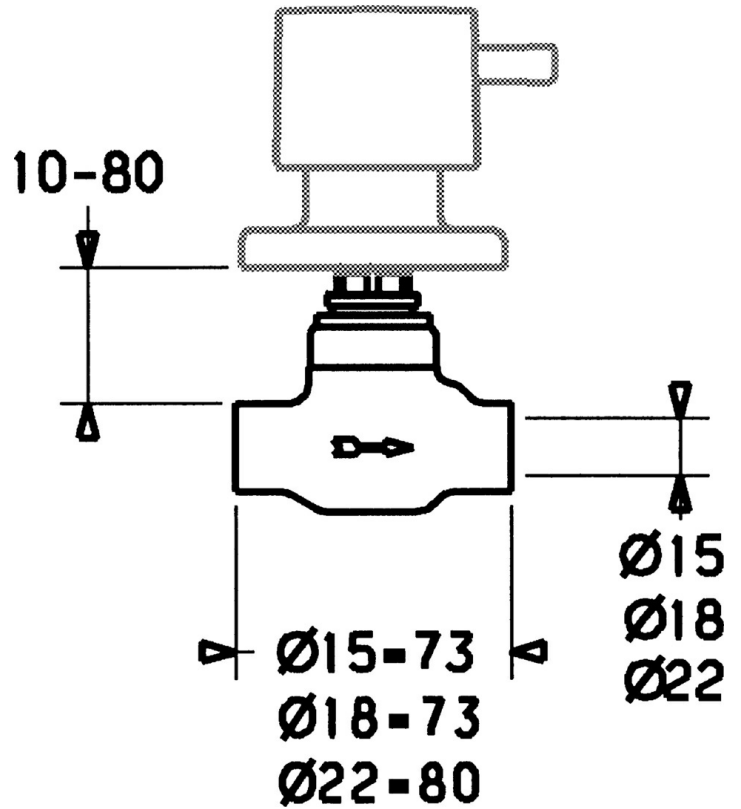

EAN: 4015474606616  
[static.hansa.com/02360100](http://static.hansa.com/02360100)

- Accessories
- Concealed unit
- Concealed wall mounting

### Technical data

#### Technical properties

Hot water supply	max. +80°C
Working pressure	1-10 bar

### SP02250100

	Name	Code
2	Headpart, G3/4, 180°	59910383
2.1	O-ring, 23x1.78	59910693
2.2	Adapter White	59910235
3	Protective cap	59910667
4	Raising kit, 80 mm	59910424
4.1	Ring	59910694
4.2	Inside spindle	59910379
4.3	Threaded sleeve, M24x1.5	59910100