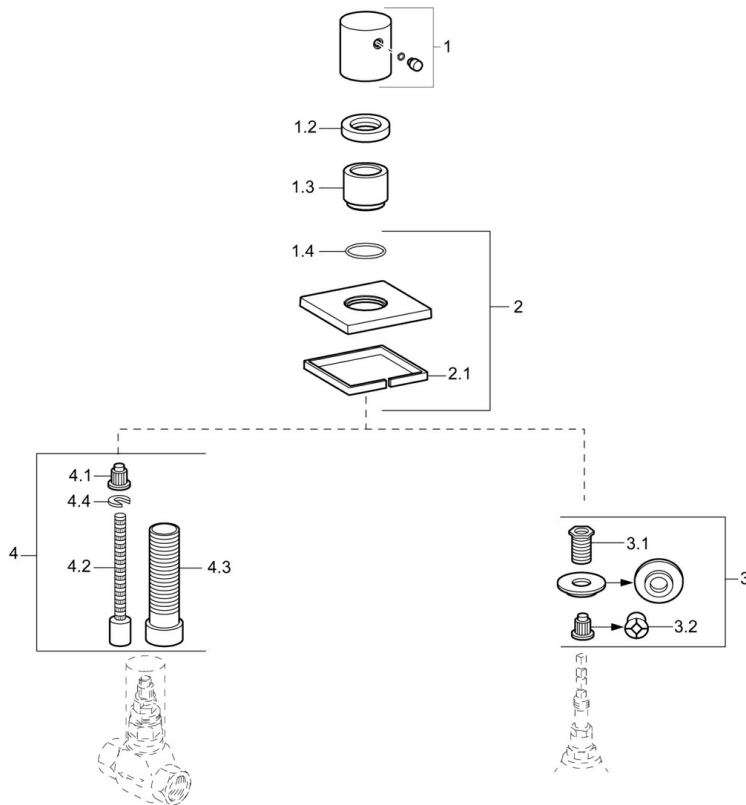

EAN: 4015474187252
static.hansa.com/02289178

- Shower solutions
- Concealed wall mounting
- Trim Kit
- Flow control handle

Technical data

Spare parts

SP02289172

	Name	Code
1	Handle	59913349
1.2	Tightening nut, d35.5xM24x1	59912023
1.3	Cover sleeve	59913434
1.4	O-ring, d 27x2	59901532
2	Cover flange, 75x75 mm Discontinued	59913435
3	Adapter	59911033
3.1	Thread nipple, M12x1/M15x1, AF17	59902708
3.2	Adapter Blue	59911052
4	Raising kit, 80 mm	59910424
4.1	Adapter White	59910235
4.2	Inside spindle	59910379
4.3	Threaded sleeve, M24x1.5	59910100
4.4	Ring	59910694